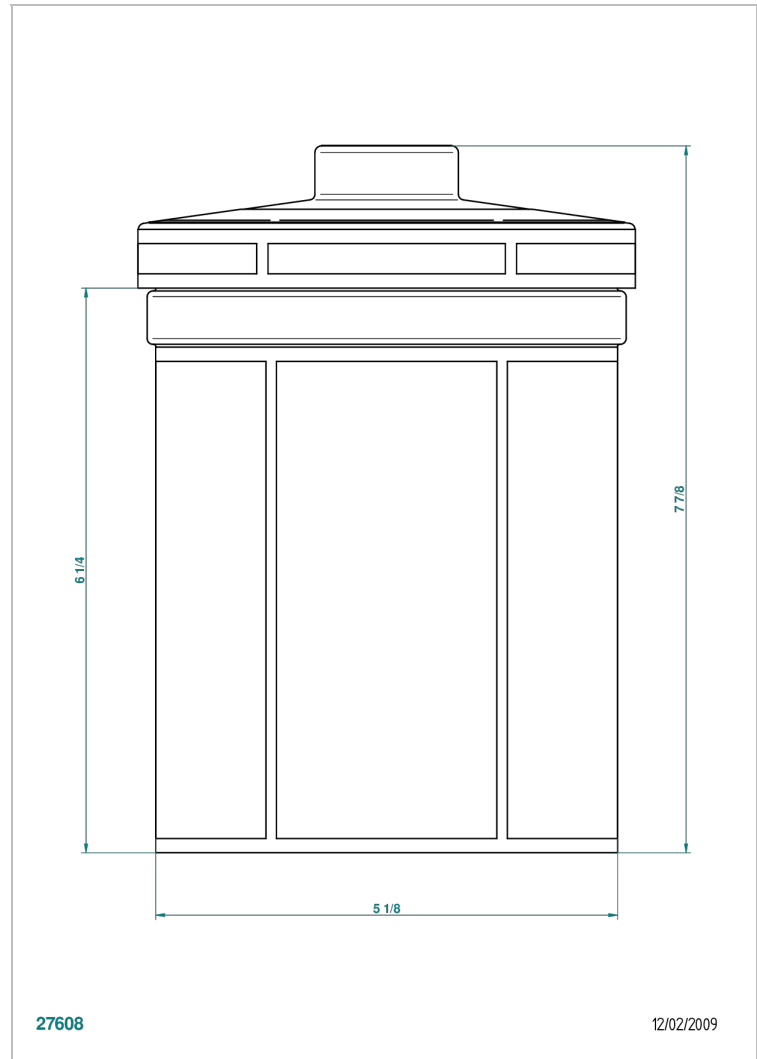

ITHAQUE GOLD DECOR

A7A-4611

Porcelain jar with cover height 8" 5" diameter

THG[®]
PARIS

CHARACTERISTIC

- Ithaque Gold decor
- Porcelain jar with cover height 8" 5" diameter

AVAILABLE FINITIONS

Black ceram - D30
Blush PVD - H62
Brass color PVD - H49
Brown bronze color PVD - F33
Chrome polished - A02
Chrome polished / gold polished - G02