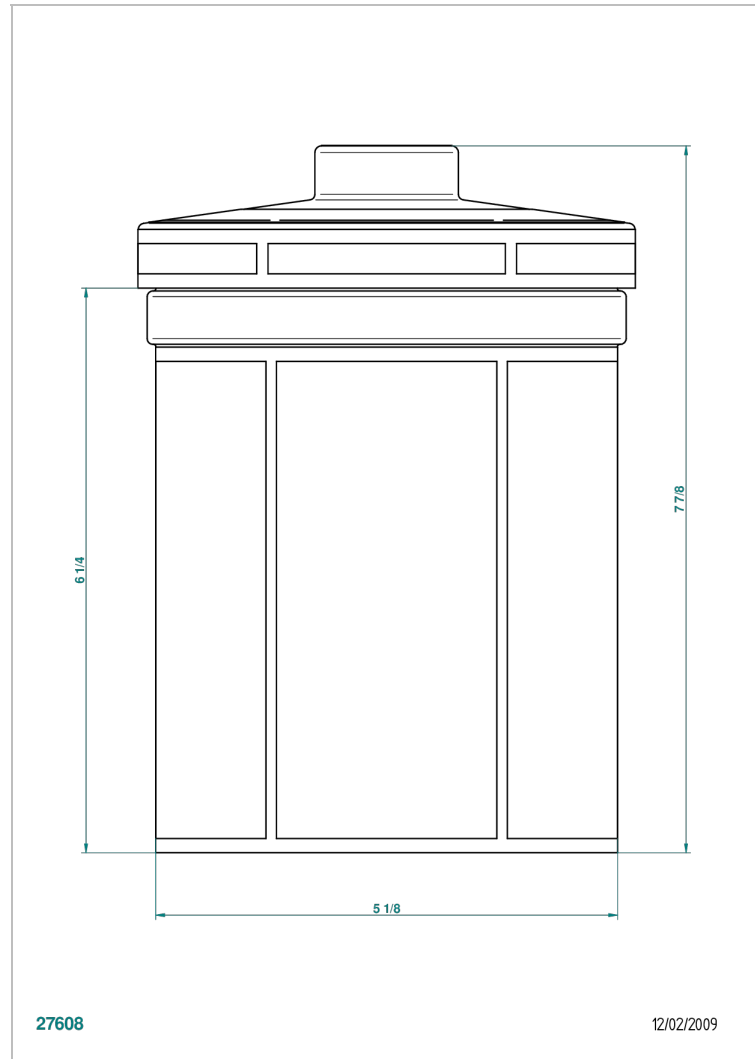

# ITHAQUE GOLD DECOR

A7A-4611

Porcelain jar with cover, height: 200 mm, ø 130 mm

THG<sup>®</sup>  
PARIS

## CHARACTERISTIC

- Ithaque Gold decor
- Porcelain jar with cover, height: 200 mm, ø 130 mm