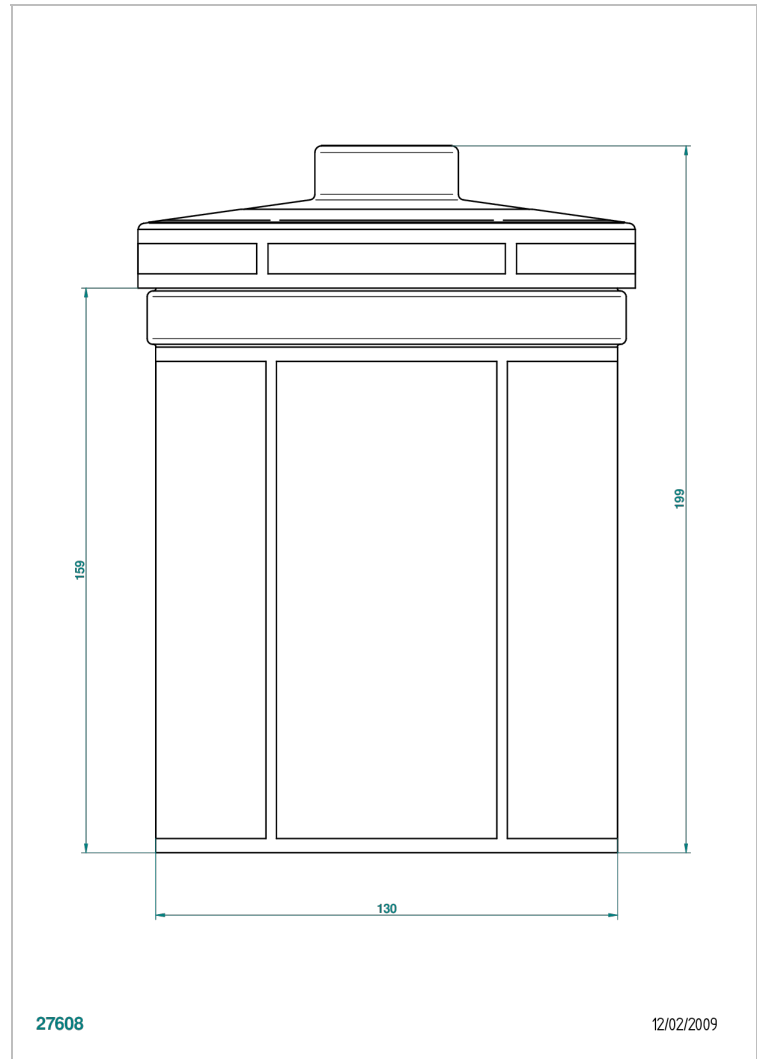

ITHAQUE GOLD DECOR

A7A-4611

Porcelain jar with cover, height: 200 mm, ø 130 mm

THG[®]
PARIS

CHARACTERISTIC

- Ithaque Gold decor
- Porcelain jar with cover, height: 200 mm, ø 130 mm

AVAILABLE FINITIONS

Antique nickel - H28
Black ceram - D30
Blush PVD - H62
Brass color PVD - H49
Brown bronze color PVD - F33
Gold color PVD - H52