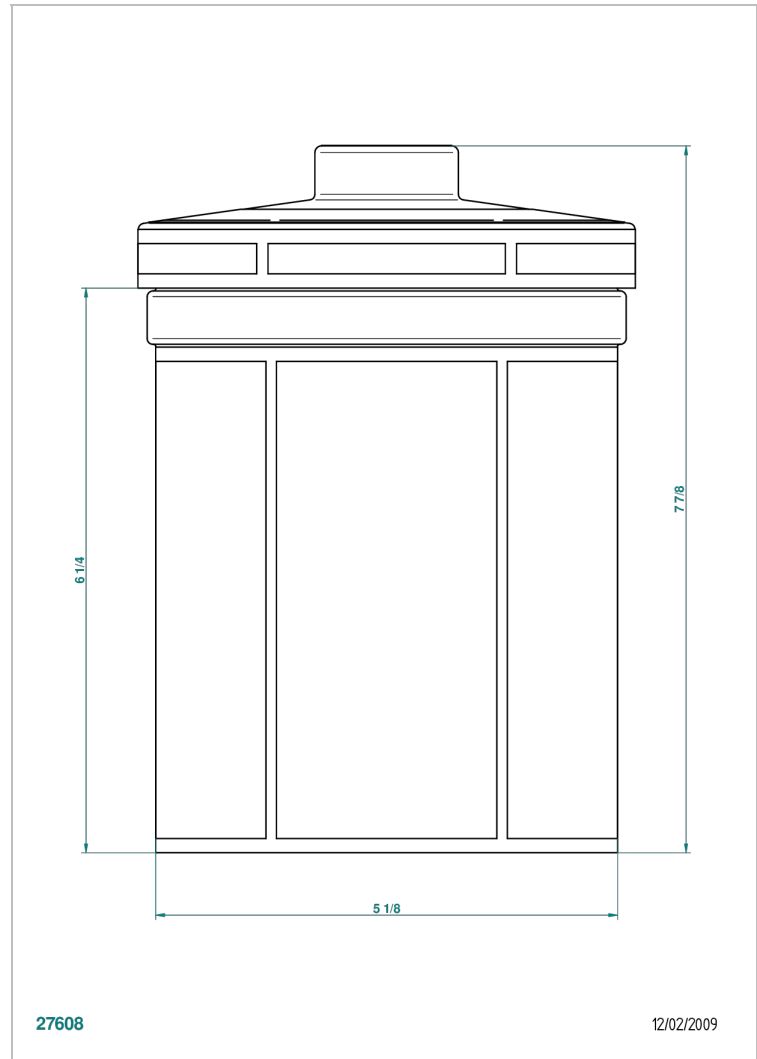

ITHAQUE GOLD DECOR

A7A-4611

Porcelain jar with cover, height: 200 mm, ø 130 mm

THG[®]
PARIS

CHARACTERISTIC

- Ithaque Gold decor
- Porcelain jar with cover, height: 200 mm, ø 130 mm

AVAILABLE FINITIONS

Antique nickel - H28
Black ceram - D30
Blush PVD - H62
Brass color PVD - H49
Brown bronze color PVD - F33
Gold color PVD - H52