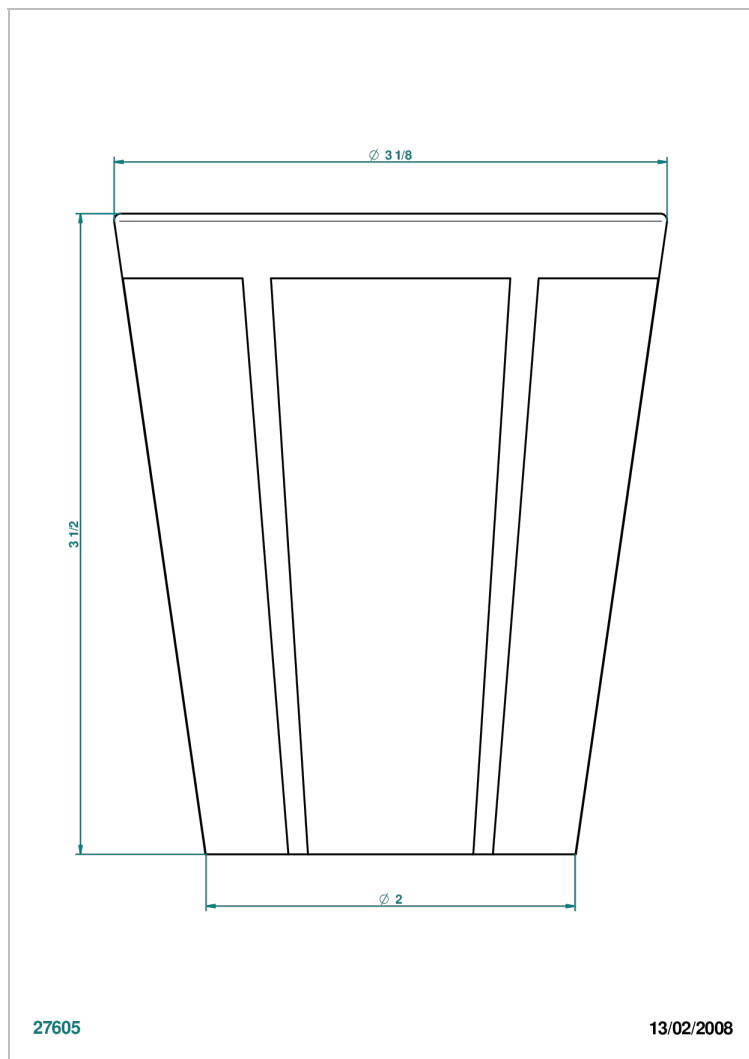

ITHAQUE GOLD DECOR

A7A-4608

Porcelain cup

THG[®]
PARIS

27605

13/02/2008

CHARACTERISTIC

- Ithaque Gold decor
- Porcelain cup