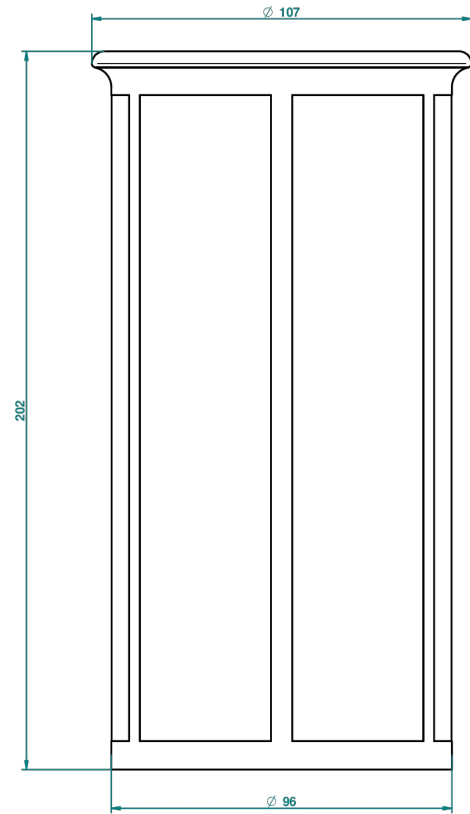

ITHAQUE GOLD DECOR

A7A-4625

Porcelain brush holder

THG[®]
PARIS

27603

13/02/2008

CHARACTERISTIC

- Ithaque Gold decor
- Porcelain brush holder