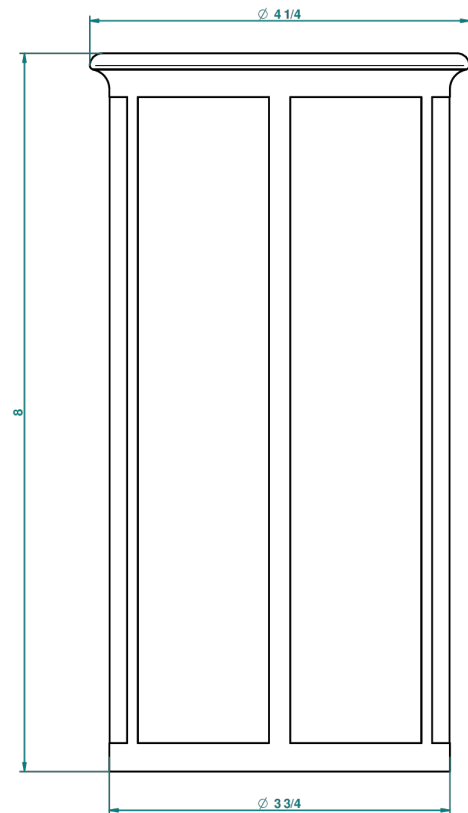

ITHAQUE GOLD DECOR

A7A-4625

Porcelain brush holder

THG[®]
PARIS

27603

13/02/2008

CHARACTERISTIC

- Ithaque Gold decor
- Porcelain brush holder