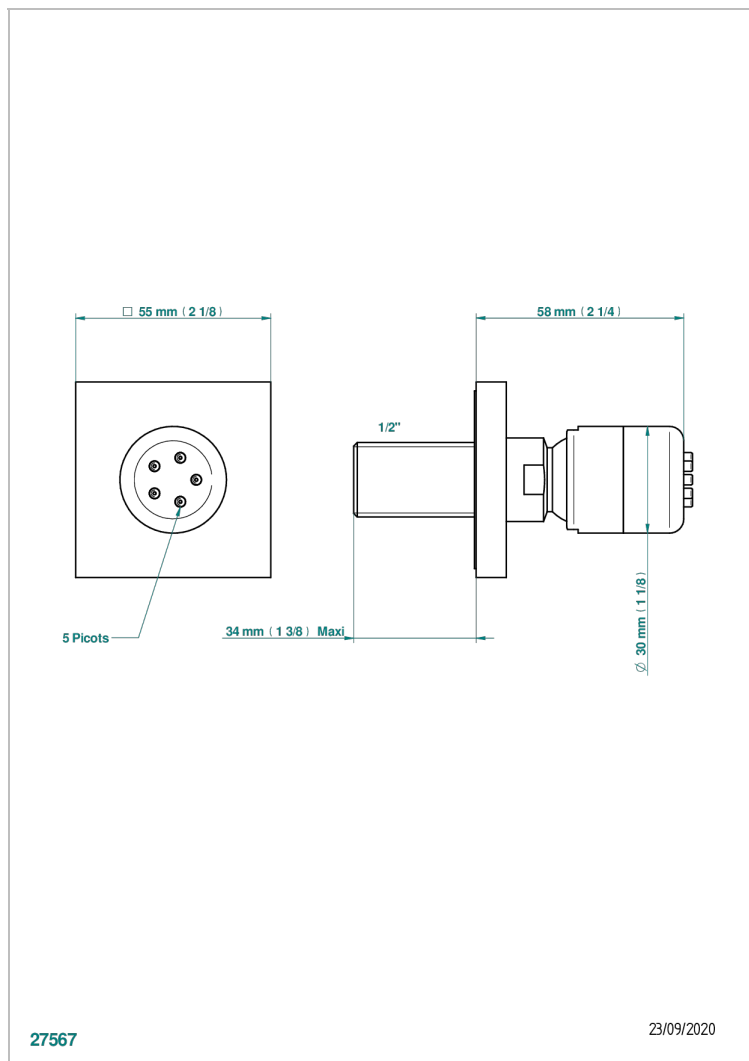

MASQUE DE FEMME SMOOTH METAL

A2U-290/B

Wall mounted body jet 1/2" with Easyclean system

THG[®]
PARIS

27567

23/09/2020

CHARACTERISTIC

- Masque de Femme Smooth metal
- Wall mounted body jet 1/2" with Easyclean system