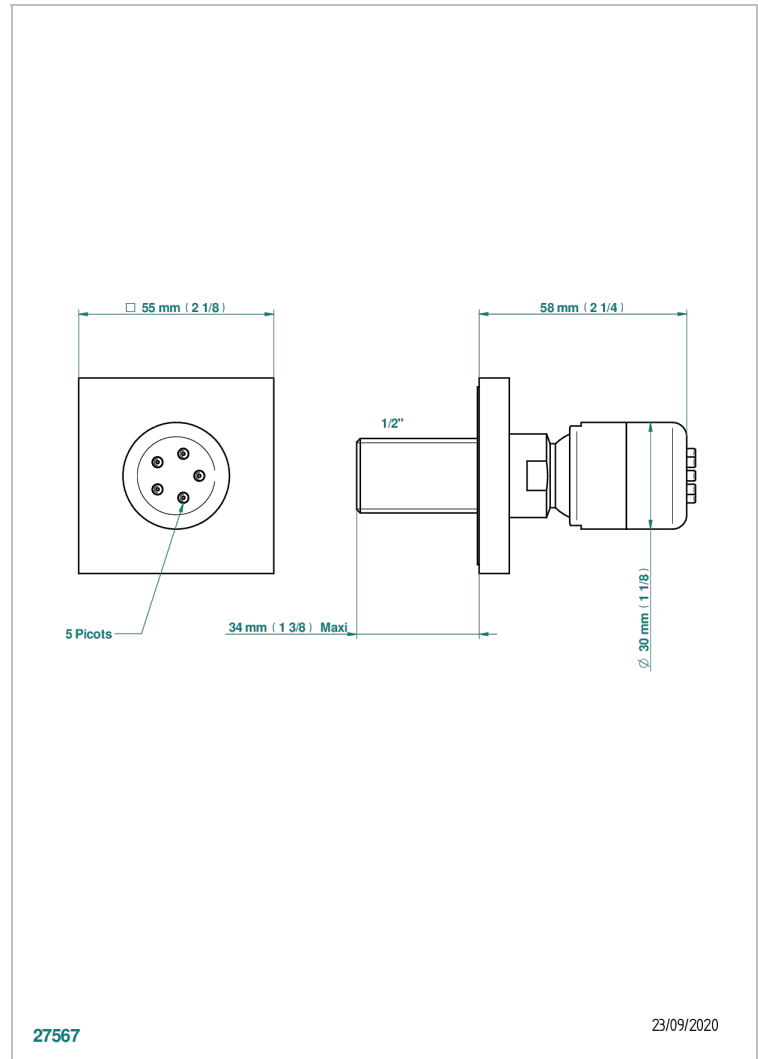

MASQUE DE FEMME ENGRAVED METAL

A2T-290/B

Wall mounted body jet 1/2" with Easyclean system

THG[®]
PARIS

CHARACTERISTIC

- Masque de Femme Engraved Metal
- Wall mounted body jet 1/2" with Easyclean system

AVAILABLE FINITIONS