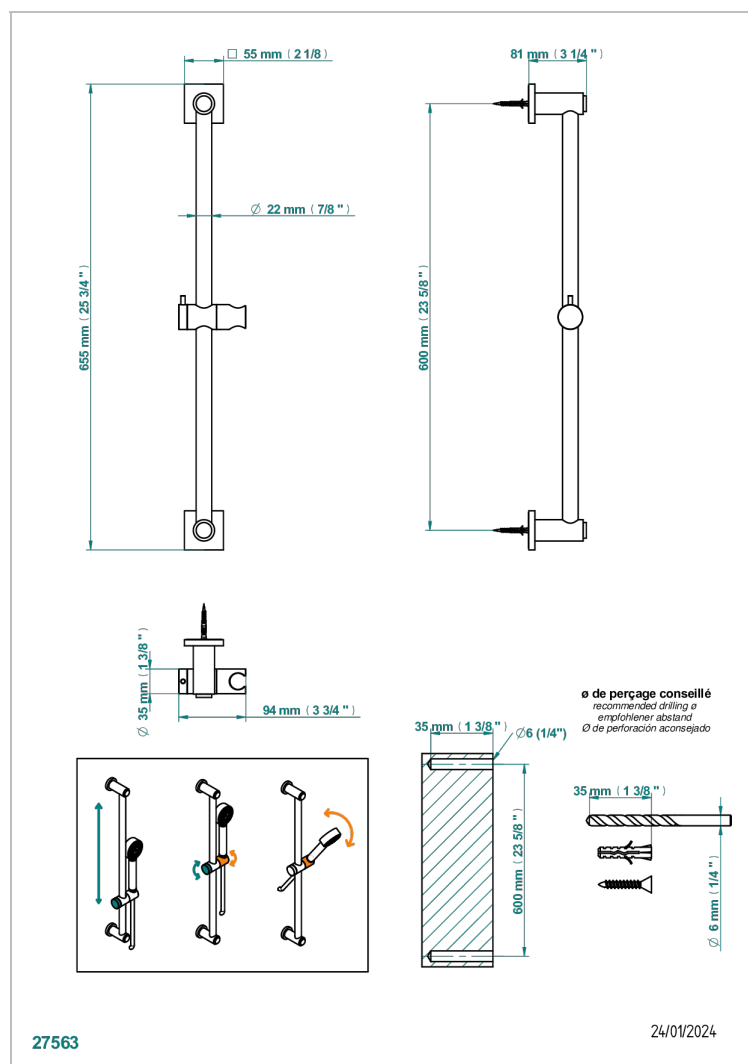

BELUGA WITH LEVER HANDLES

G1U-258

60 cm SLIDE BAR AND HOOK

CHARACTERISTIC

- Beluga with lever handles
- 60 cm SLIDE BAR AND HOOK

AVAILABLE FINITIONS

Black ceram - D30
Blush PVD - H62
Brass color PVD - H49
Brown bronze color PVD - F33
Chrome polished - A02
Chrome polished / gold polished - G02