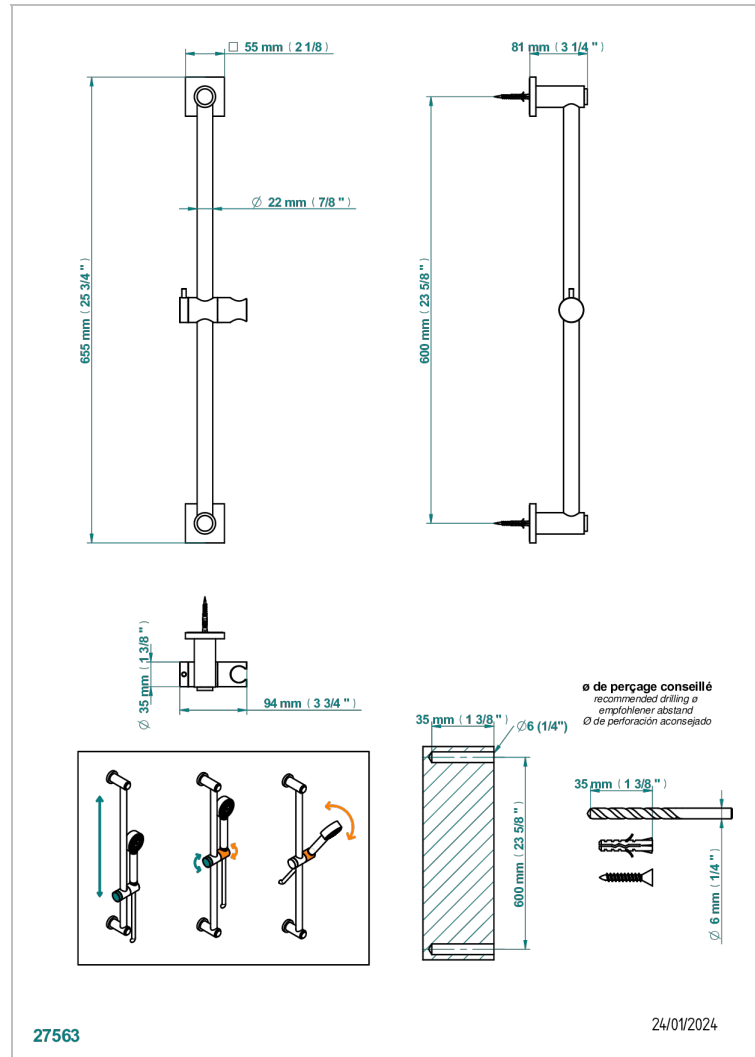

BELUGA WITH LEVER

G1U-258

Slide bar and hook

CHARACTERISTIC

- Beluga with lever
- Slide bar and hook

AVAILABLE FINITIONS

Antique nickel - H28
Black ceram - D30
Blush PVD - H62
Brass color PVD - H49
Brown bronze color PVD - F33
Gold color PVD - H52