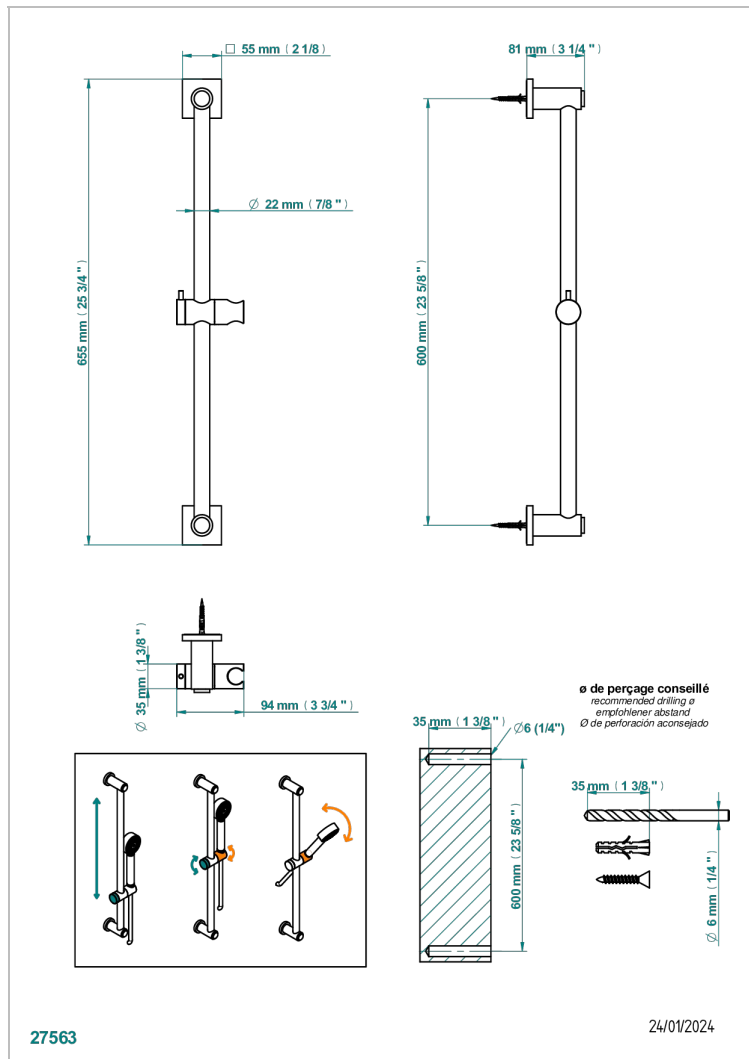

MASQUE DE FEMME SMOOTH METAL

A2U-258

60 cm SLIDE BAR AND HOOK

CHARACTERISTIC

- Masque de Femme Smooth metal
- 60 cm SLIDE BAR AND HOOK

AVAILABLE FINITIONS

Black ceram - D30

Blush PVD - H62