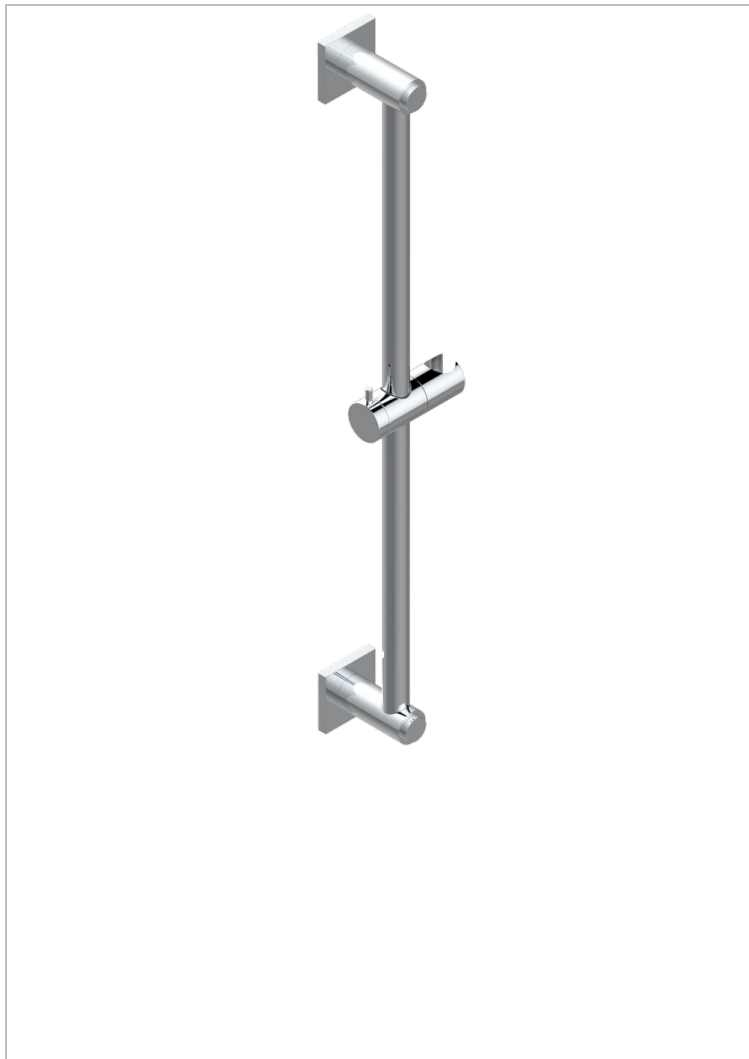

MASQUE DE FEMME SMOOTH METAL

A2U-258

Slide bar and hook

CHARACTERISTIC

- Masque de Femme Smooth metal
- Slide bar and hook

AVAILABLE FINITIONS

Antique nickel - H28
Black ceram - D30
Blush PVD - H62
Brass color PVD - H49
Brown bronze color PVD - F33
Gold color PVD - H52

Graphite PVD - H64
Matt Umber PVD - H67
Matt blush PVD - H60
Matt brass color PVD - H50
Matt brown bronze color PVD - F34
Matt chrome - C02

Matt gold - F07
Matt gold color PVD - H53
Matt graphite PVD - H65
Matt nickel (color finish) - C01
Matt nickel color PVD - H56
Nickel color PVD - H55