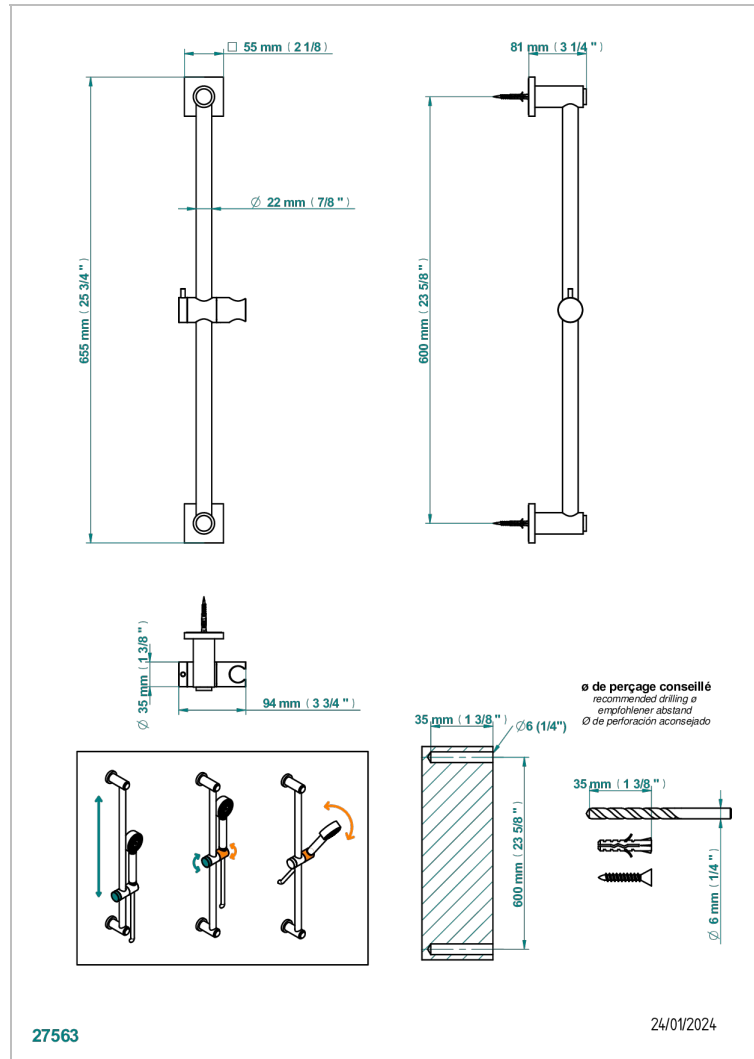

MASQUE DE FEMME SMOOTH METAL

A2U-258

Slide bar and hook

CHARACTERISTIC

- Masque de Femme Smooth metal
- Slide bar and hook

AVAILABLE FINITIONS

Antique nickel - H28
Black ceram - D30
Blush PVD - H62
Brass color PVD - H49
Brown bronze color PVD - F33
Gold color PVD - H52