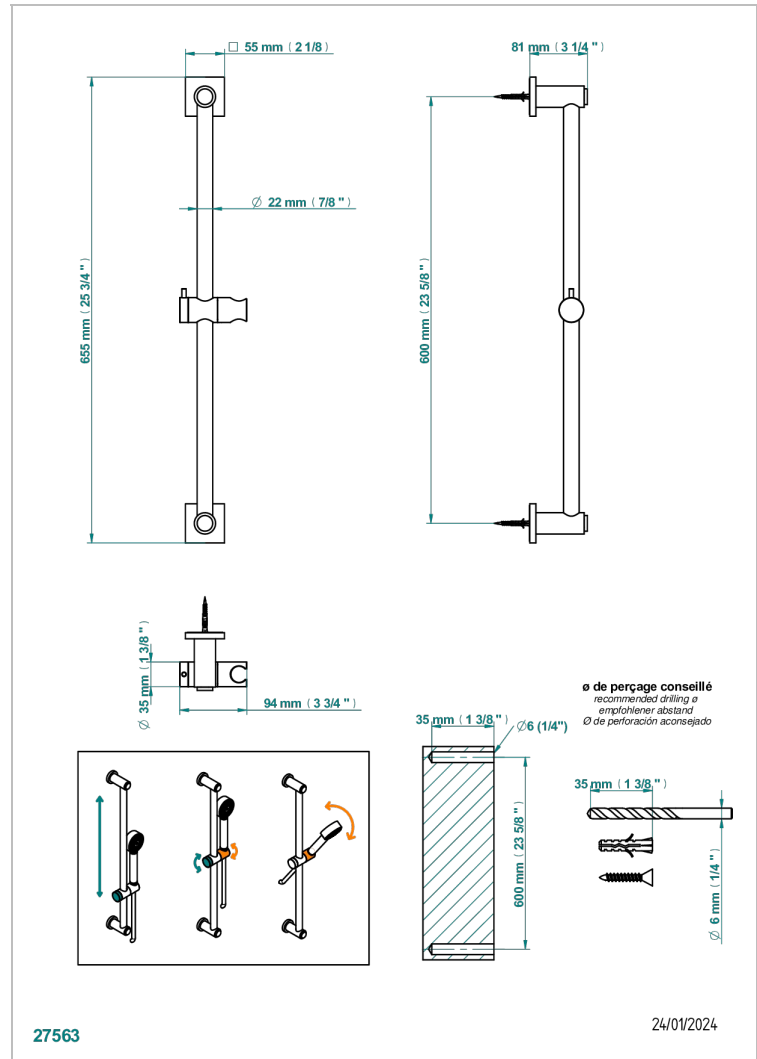

# MASQUE DE FEMME ENGRAVED METAL

A2T-258

60 cm SLIDE BAR AND HOOK

## CHARACTERISTIC

- Masque de Femme Engraved Metal
- 60 cm SLIDE BAR AND HOOK