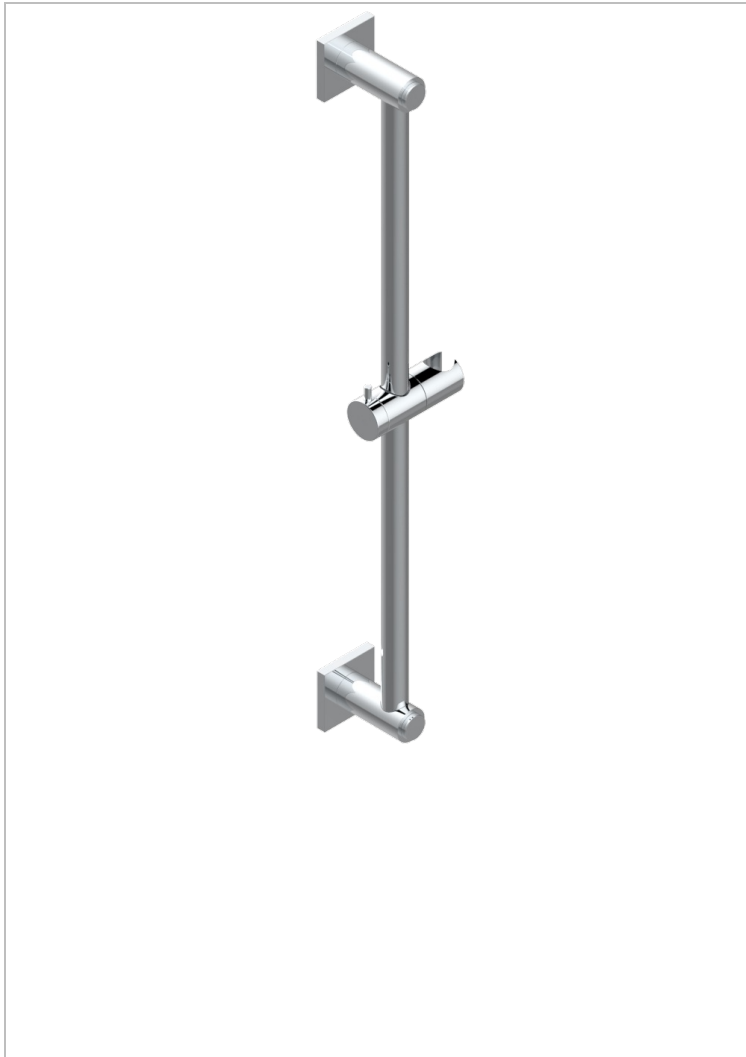

# MASQUE DE FEMME ENGRAVED METAL

A2T-258

60 cm SLIDE BAR AND HOOK

## CHARACTERISTIC

- Masque de Femme Engraved Metal
- 60 cm SLIDE BAR AND HOOK