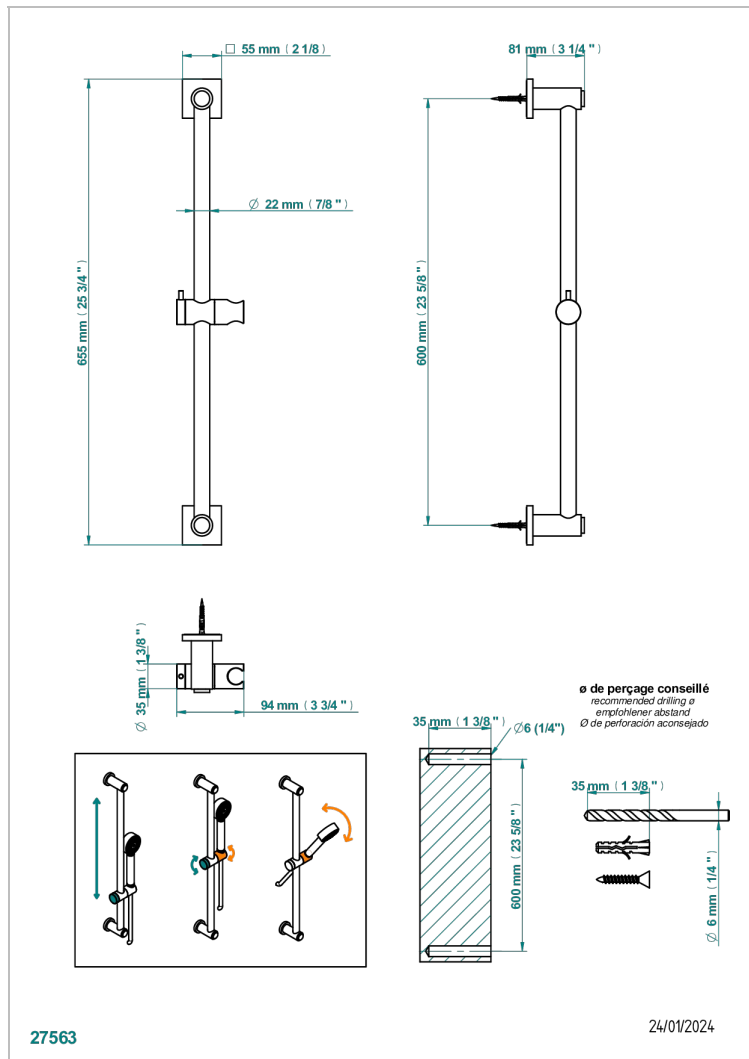

MASQUE DE FEMME ENGRAVED METAL

A2T-258

Slide bar and hook

CHARACTERISTIC

- Masque de Femme Engraved Metal
- Slide bar and hook

AVAILABLE FINITIONS

Antique nickel - H28
Black ceram - D30
Blush PVD - H62
Brass color PVD - H49
Brown bronze color PVD - F33
Gold color PVD - H52