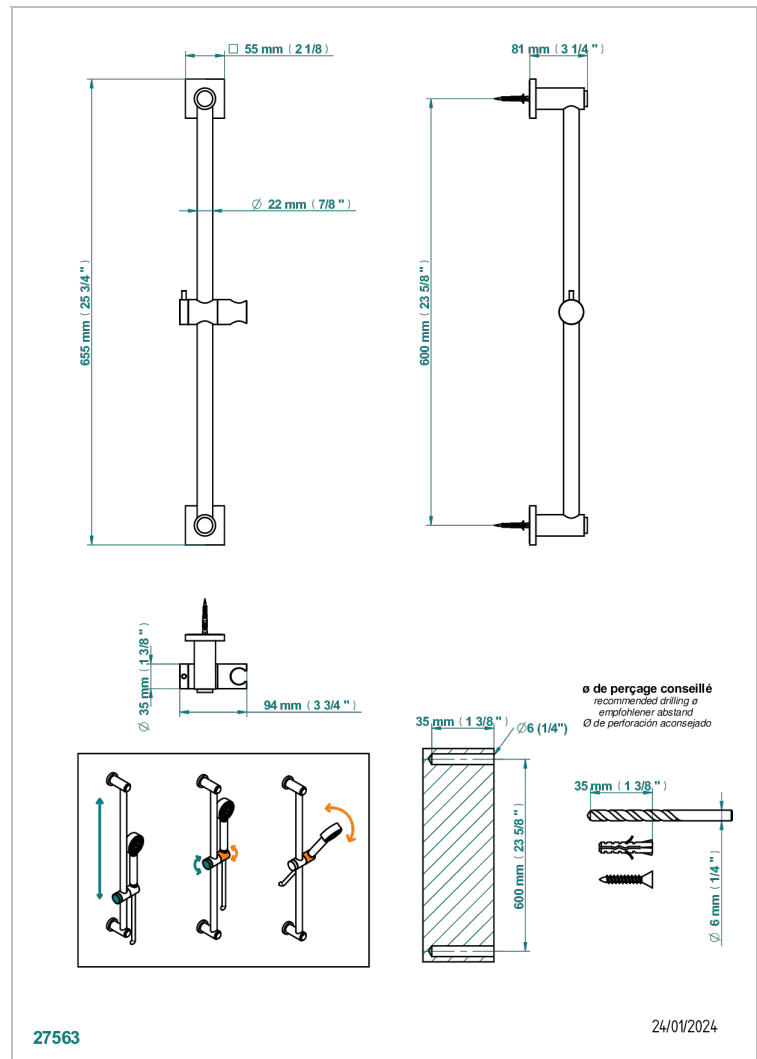

MASQUE DE FEMME SOLAIRE

A2S-258

60 cm SLIDE BAR AND HOOK

THG[®]
PARIS

CHARACTERISTIC

- Masque de Femme Solaire
- 60 cm SLIDE BAR AND HOOK

AVAILABLE FINITIONS

Black ceram - D30
Chrome polished - A02
Chrome polished / gold polished - G02
Gold mat - F07
Gold polished - F01
Matt chrome (American satin) - C02

Matt nickel (American satin) - C01
Nickel polished - B01
Soft gold - F30
Soft matt gold - F31