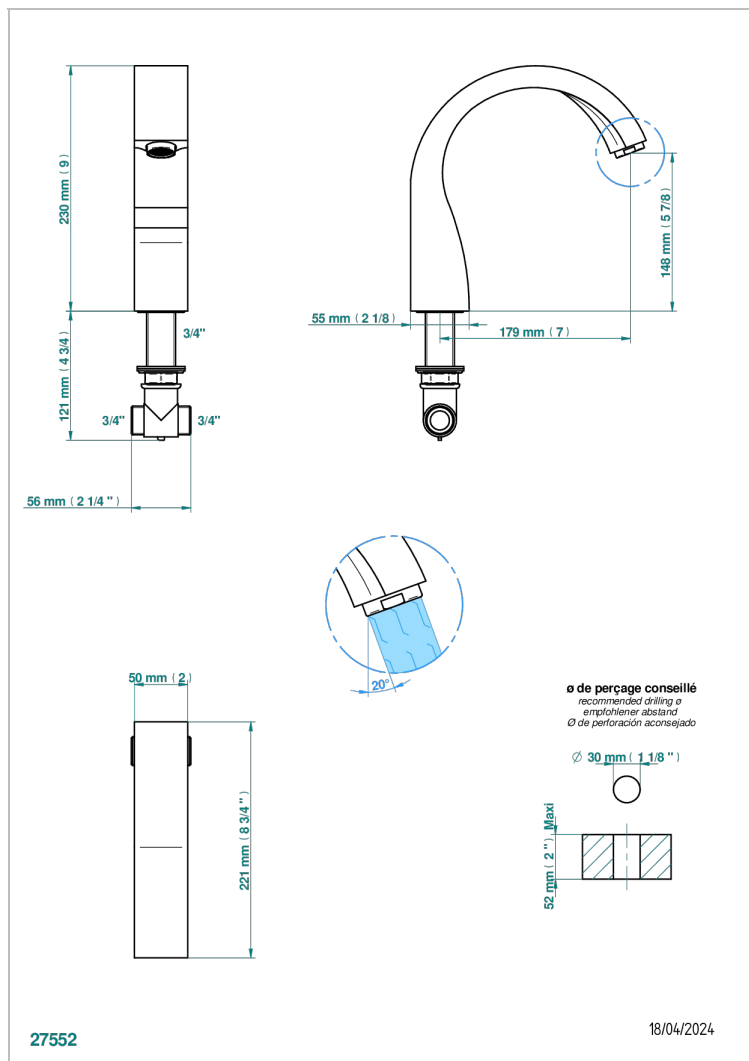

MASQUE DE FEMME SMOOTH METAL

A2U-29

Roman tub spout

CHARACTERISTIC

- Masque de Femme Smooth metal
- Roman tub spout

TECHNICAL SPECS

- Recommandé : 3 bars (max. 5 bars) - Advised : 43,5 psi (max. 72 psi)
- Bec : 35 l/min à 3 bars
- Spout : 9.26 gpm at 43.5 psi