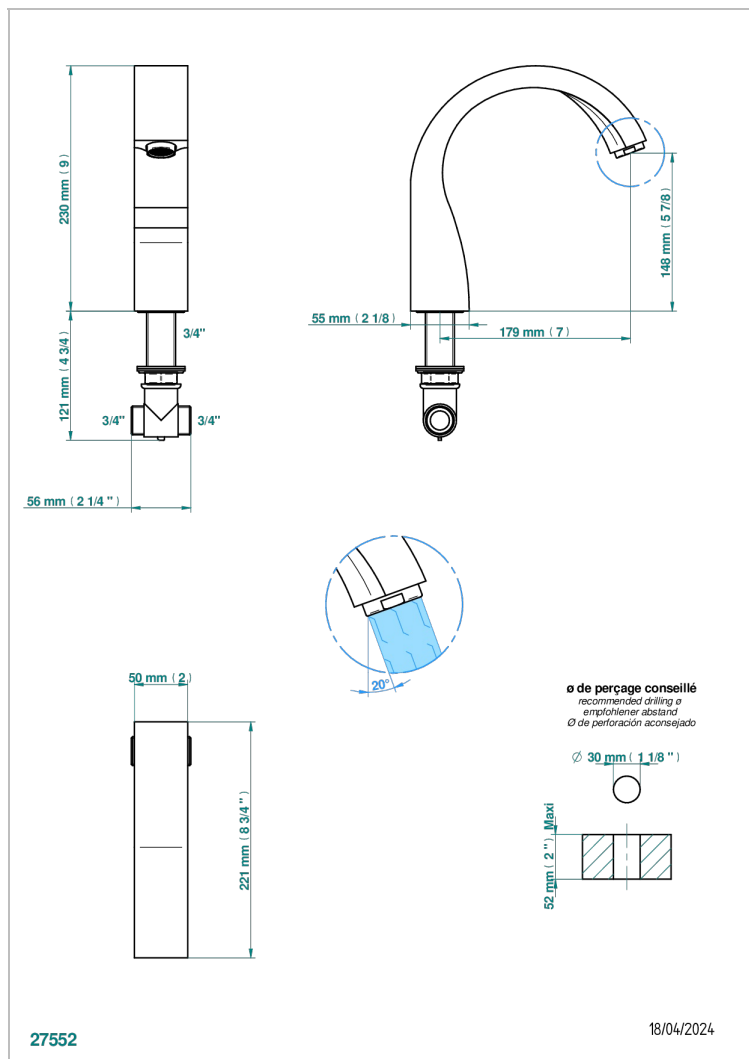

MASQUE DE FEMME SMOOTH METAL

A2U-29

Rim mounted bath spout, goliath

CHARACTERISTIC

- Masque de Femme Smooth metal
- Rim mounted bath spout, goliath

TECHNICAL SPECS

- Recommandé : 3 bars (max. 5 bars) - Advised : 43,5 psi (max. 72 psi)
- Bec : 35 l/min à 3 bars
- Spout : 9.26 gpm at 43.5 psi