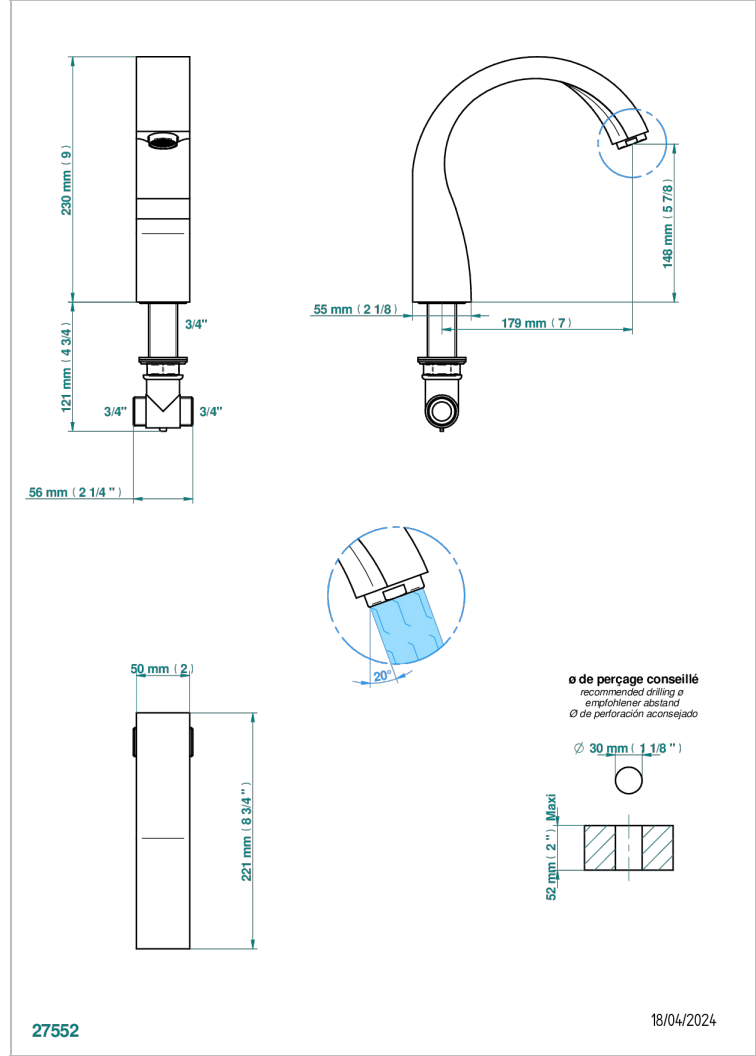

MASQUE DE FEMME ENGRAVED METAL

A2T-29

Rim mounted bath spout, goliath

CHARACTERISTIC

- Masque de Femme Engraved Metal
- Rim mounted bath spout, goliath

TECHNICAL SPECS

- Recommandé : 3 bars (max. 5 bars) - Advised : 43,5 psi (max. 72 psi)
- Bec : 35 l/min à 3 bars
- Spout : 9.26 gpm at 43.5 psi