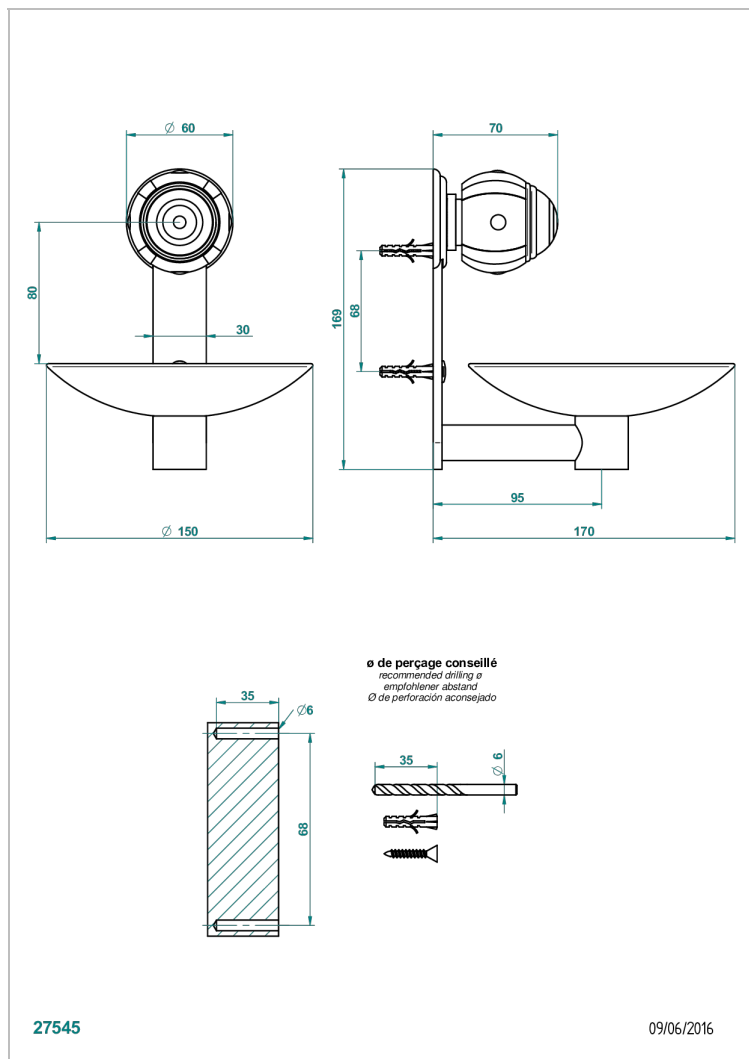

ITHAQUE PLATINUM DECOR

A7B-546GM

Soap dish, wall mounted, 6" diameter

THG[®]
PARIS

CHARACTERISTIC

- Ithaque Platinum decor
- Soap dish, wall mounted, 6" diameter

AVAILABLE FINITIONS

Black ceram - D30
Blush PVD - H62
Brass color PVD - H49
Brown bronze color PVD - F33
Chrome polished - A02
Chrome polished / gold polished - G02