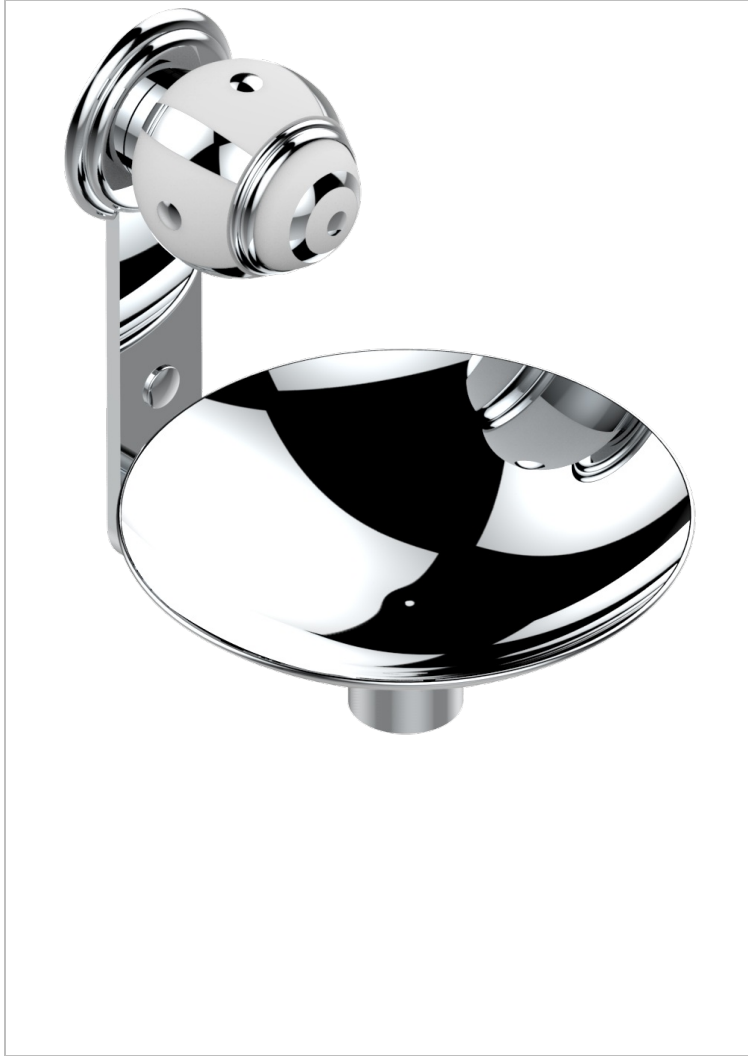

ITHAQUE PLATINUM DECOR

A7B-546GM

Soap dish, wall mounted, 6" diameter

THG[®]
PARIS

CHARACTERISTIC

- Ithaque Platinum decor
- Soap dish, wall mounted, 6" diameter

AVAILABLE FINITIONS

Black ceram - D30
Blush PVD - H62
Brass color PVD - H49
Brown bronze color PVD - F33
Chrome polished - A02
Chrome polished / gold polished - G02

Copper antique matt, coated - H07
Gold color PVD - H52
Gold mat - F07
Gold polished - F01
Graphite PVD - H64
Light coated bronze - D01

Matt Umber PVD - H67
Matt blush PVD - H60
Matt brass color PVD - H50
Matt brown bronze color PVD - F34
Matt chrome (American satin) - C02
Matt gold color PVD - H53

Matt graphite PVD - H65
Matt nickel (American satin) - C01
Matt nickel color PVD - H56
Nickel antique / Sovereign - H28
Nickel color PVD - H55
Nickel polished - B01

Soft gold - F30
Soft matt gold - F31
Umber PVD - H66