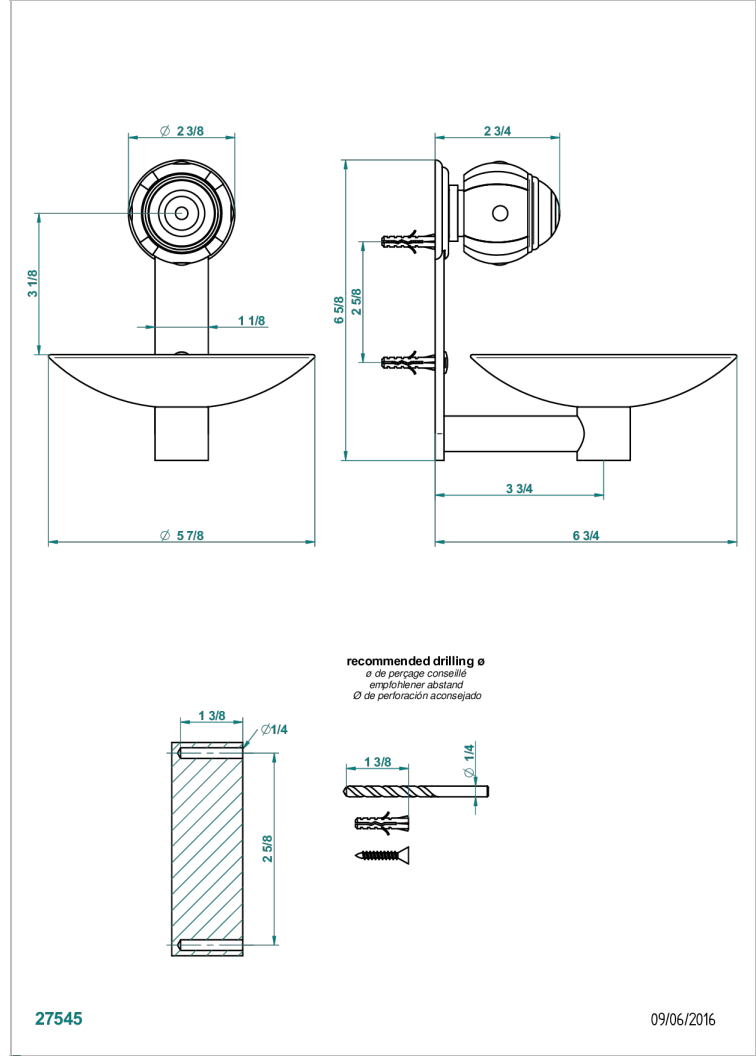

ITHAQUE PLATINUM DECOR

A7B-546GM

Soap dish, wall mounted, 6" diameter

THG[®]
PARIS

CHARACTERISTIC

- Ithaque Platinum decor
- Soap dish, wall mounted, 6" diameter

AVAILABLE FINITIONS

Black ceram - D30
Blush PVD - H62
Brass color PVD - H49
Brown bronze color PVD - F33
Chrome polished - A02
Chrome polished / gold polished - G02