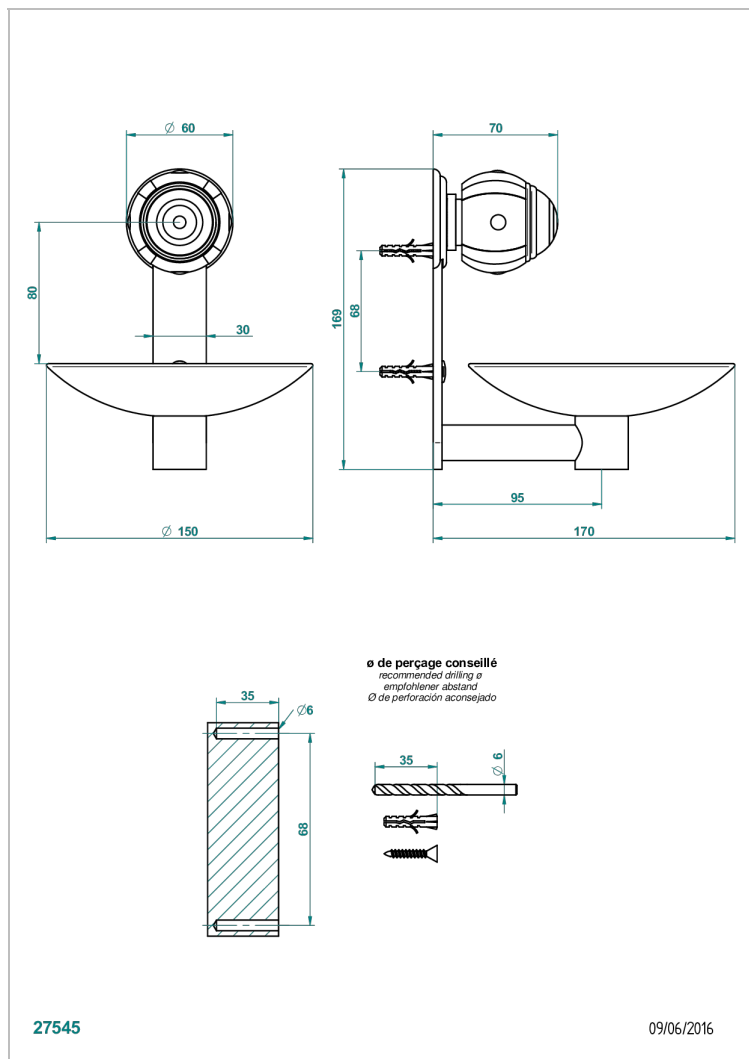

# ITHAQUE PLATINUM DECOR

A7B-546GM

Wall mounted soap dish,  $\varnothing$  150 mm

THG<sup>®</sup>  
PARIS

## CHARACTERISTIC

- Ithaque Platinum decor
- Wall mounted soap dish,  $\varnothing$  150 mm