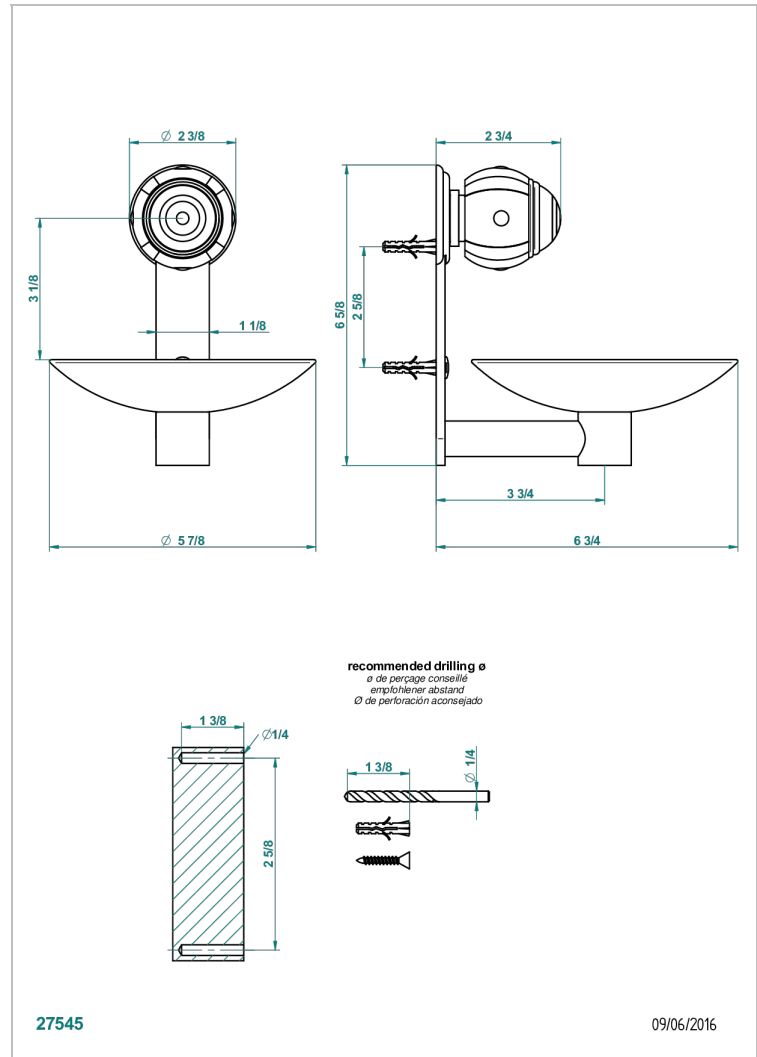

ITHAQUE PLATINUM DECOR

A7B-546GM

Wall mounted soap dish, ø 150 mm

CHARACTERISTIC

- Ithaque Platinum decor
- Wall mounted soap dish, ø 150 mm

AVAILABLE FINITIONS

Antique nickel - H28
Black ceram - D30
Blush PVD - H62
Brass color PVD - H49
Brown bronze color PVD - F33
Gold color PVD - H52