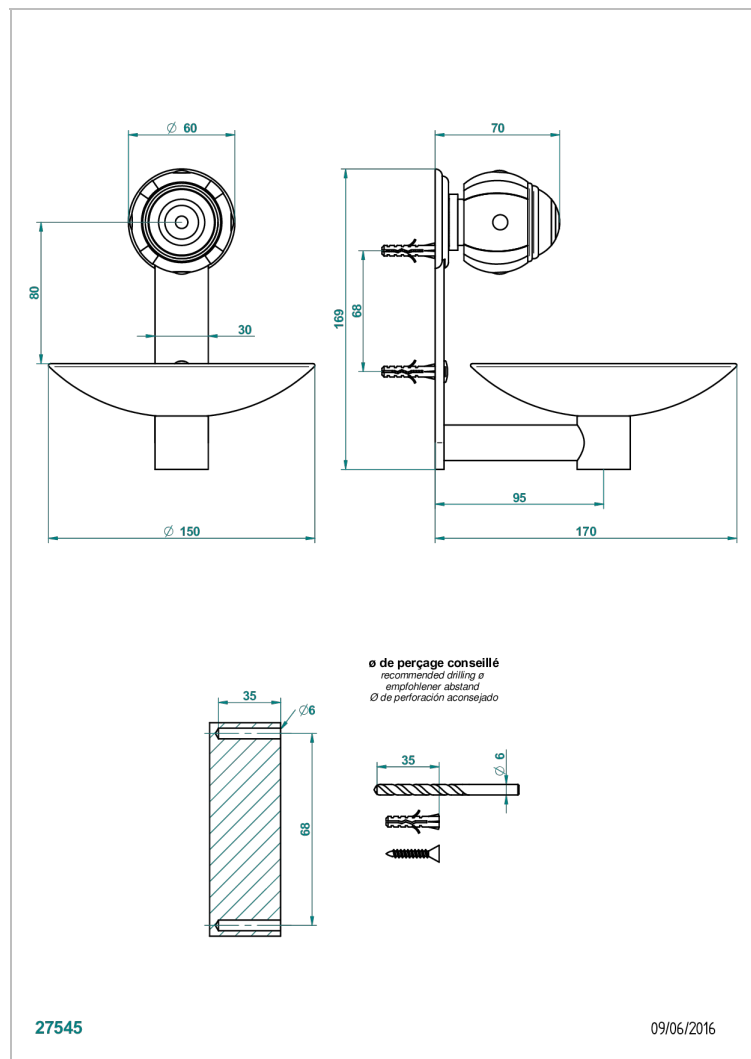

# ITHAQUE PLATINUM DECOR

A7B-546GM

Wall mounted soap dish,  $\varnothing$  150 mm

THG<sup>®</sup>  
PARIS

## CHARACTERISTIC

- Ithaque Platinum decor
- Wall mounted soap dish,  $\varnothing$  150 mm