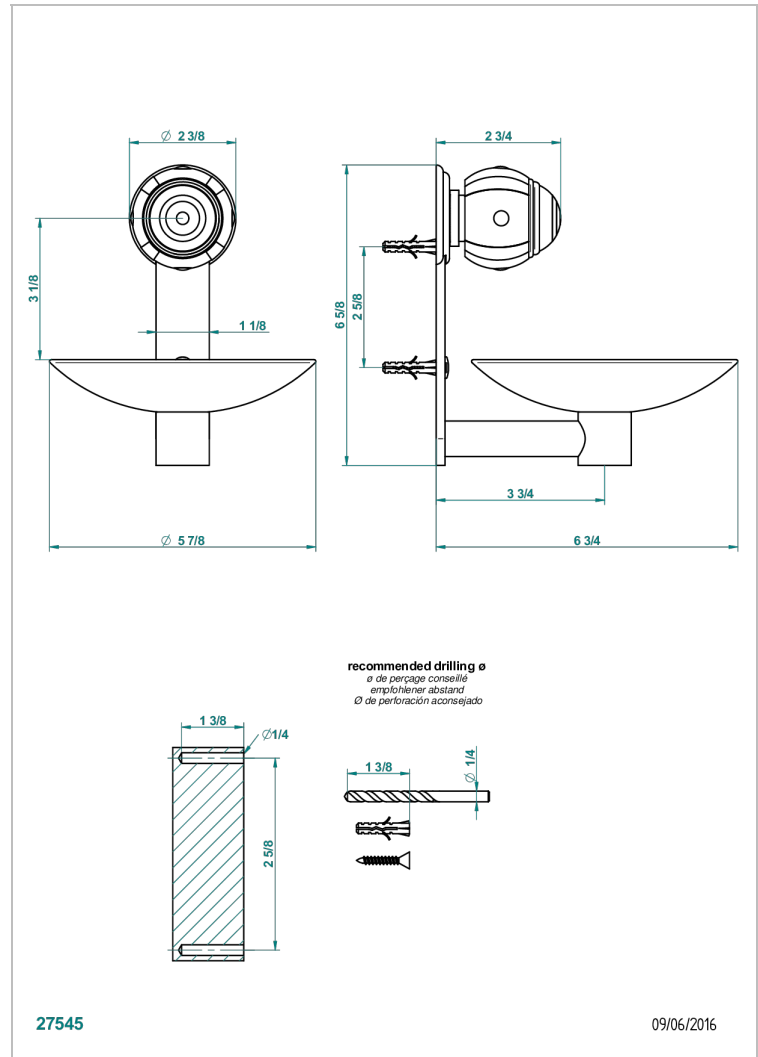

ITHAQUE PLATINUM DECOR

A7B-546GM

Wall mounted soap dish, \varnothing 150 mm

THG[®]
PARIS

CHARACTERISTIC

- Ithaque Platinum decor
- Wall mounted soap dish, \varnothing 150 mm

AVAILABLE FINITIONS

Antique nickel - H28
Black ceram - D30
Blush PVD - H62
Brass color PVD - H49
Brown bronze color PVD - F33
Gold color PVD - H52