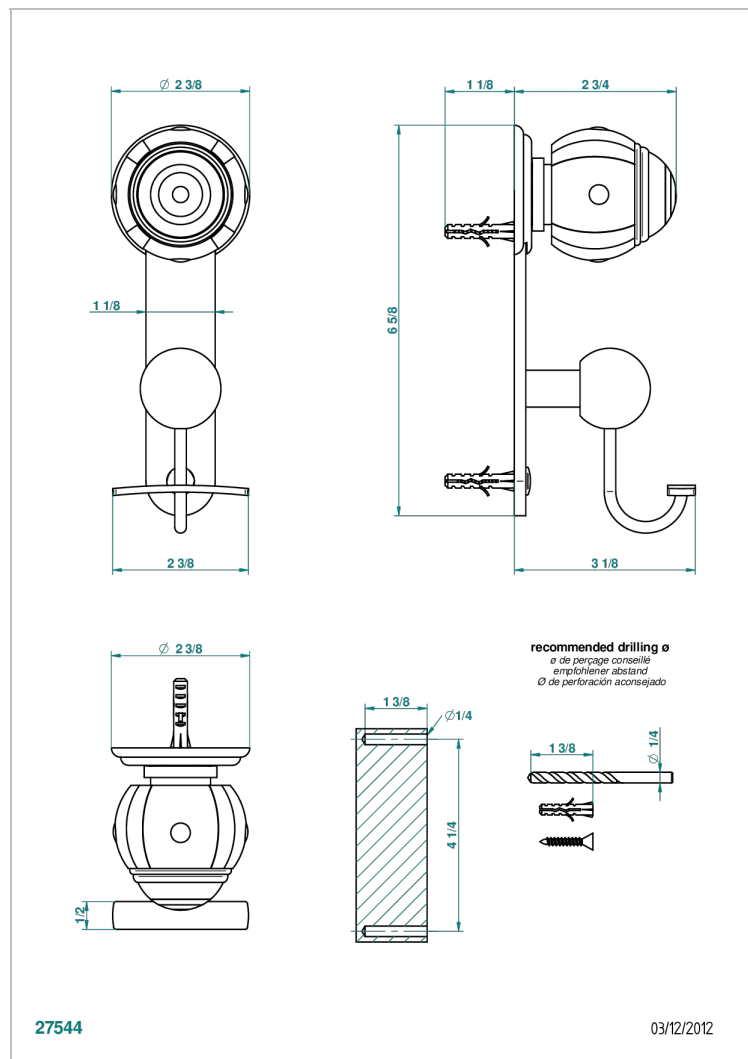

ITHAQUE PLATINUM DECOR

A7B-510

Robe hook

CHARACTERISTIC

- Ithaque Platinum decor
- Robe hook

AVAILABLE FINITIONS

Antique nickel - H28
 Black ceram - D30
 Blush PVD - H62
 Brass color PVD - H49
 Brown bronze color PVD - F33
 Gold color PVD - H52