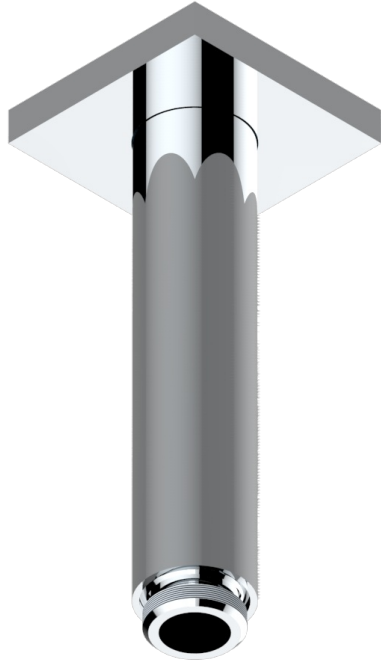

BELUGA WITH LEVER

G1U-82V

Vertical shower arm, 1/2"

27543

12/02/2020

CHARACTERISTIC

- Beluga with lever
- Vertical shower arm, 1/2"

AVAILABLE FINITIONS

Antique nickel - H28
Black ceram - D30
Blush PVD - H62
Brass color PVD - H49
Brown bronze color PVD - F33
Gold color PVD - H52

Graphite PVD - H64
Lacquered light bronze - D01
Matt Umber PVD - H67
Matt blush PVD - H60
Matt brass color PVD - H50
Matt brown bronze color PVD - F34

Matt chrome - C02
Matt gold - F07
Matt gold color PVD - H53
Matt graphite PVD - H65
Matt nickel (color finish) - C01
Matt nickel color PVD - H56

Nickel color PVD - H55
Polished chrome (color finish) - A02
Polished chrome / Polished gold (color finish) - G02
Polished gold (color finish) - F01
Polished nickel - B01
Soft gold - F30

Soft matt gold - F31
Umber PVD - H66
Varnished matt antique red copper (color finish) - H07