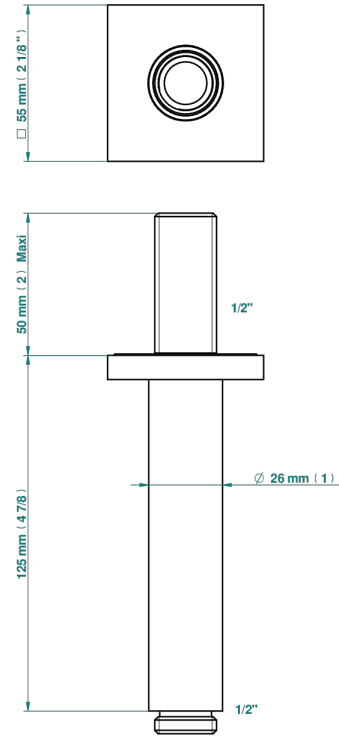

BELUGA WITH LEVER

G1U-82V

Vertical shower arm, 1/2"

27543

12/02/2020

CHARACTERISTIC

- Beluga with lever
- Vertical shower arm, 1/2"

AVAILABLE FINITIONS