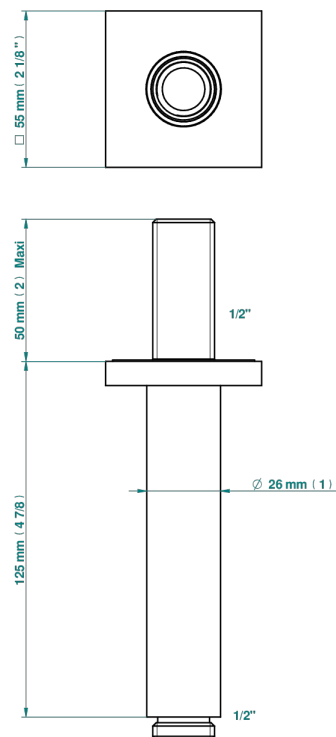

MASQUE DE FEMME SMOOTH METAL

A2U-82V

Vertical shower arm, 1/2"

27543

12/02/2020

CHARACTERISTIC

- Masque de Femme Smooth metal
- Vertical shower arm, 1/2"

AVAILABLE FINITIONS

Antique nickel - H28
Black ceram - D30
Blush PVD - H62
Brass color PVD - H49
Brown bronze color PVD - F33
Gold color PVD - H52

Graphite PVD - H64
Matt Umber PVD - H67
Matt blush PVD - H60
Matt brass color PVD - H50
Matt brown bronze color PVD - F34
Matt chrome - C02