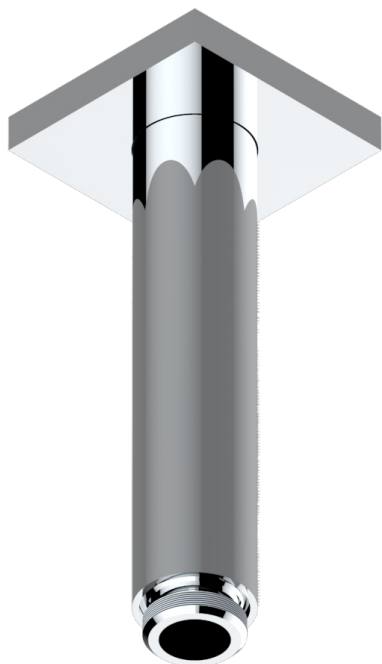

MASQUE DE FEMME SMOOTH METAL

A2U-82V

Vertical shower arm, 1/2"

27543

12/02/2020

CHARACTERISTIC

- Masque de Femme Smooth metal
- Vertical shower arm, 1/2"

AVAILABLE FINITIONS

Antique nickel - H28
Black ceram - D30
Blush PVD - H62
Brass color PVD - H49
Brown bronze color PVD - F33
Gold color PVD - H52

Graphite PVD - H64
Matt Umber PVD - H67
Matt blush PVD - H60
Matt brass color PVD - H50
Matt brown bronze color PVD - F34
Matt chrome - C02

Matt gold - F07
Matt gold color PVD - H53
Matt graphite PVD - H65
Matt nickel (color finish) - C01
Matt nickel color PVD - H56
Nickel color PVD - H55

Polished chrome (color finish) - A02
Polished chrome / Polished gold (color finish) - G02
Polished gold (color finish) - F01
Polished nickel - B01
Soft gold - F30
Soft matt gold - F31
Umber PVD - H66