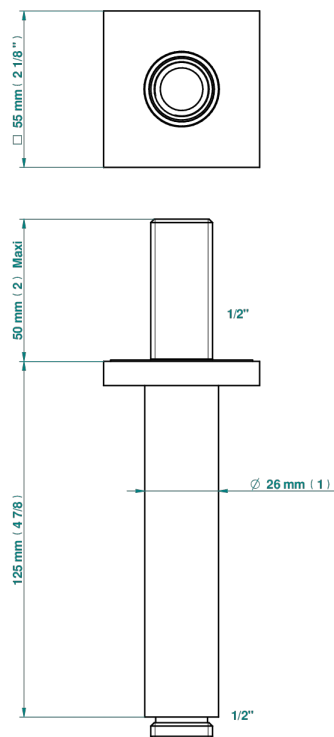

MASQUE DE FEMME ENGRAVED METAL

A2T-82V

Vertical shower arm, 1/2"

27543

12/02/2020

CHARACTERISTIC

- Masque de Femme Engraved Metal
- Vertical shower arm, 1/2"

AVAILABLE FINITIONS

Antique nickel - H28
Black ceram - D30
Blush PVD - H62
Brass color PVD - H49
Brown bronze color PVD - F33
Gold color PVD - H52

Graphite PVD - H64
Matt Umber PVD - H67
Matt blush PVD - H60
Matt brass color PVD - H50
Matt brown bronze color PVD - F34
Matt chrome - C02