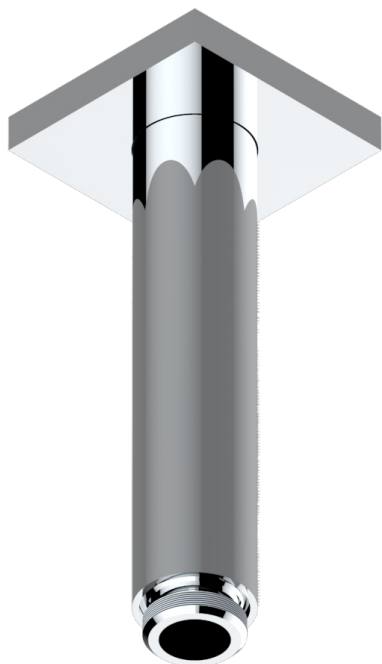

MASQUE DE FEMME ENGRAVED METAL

A2T-82V

Vertical shower arm, 1/2"

27543

12/02/2020

CHARACTERISTIC

- Masque de Femme Engraved Metal
- Vertical shower arm, 1/2"

AVAILABLE FINITIONS

Antique nickel - H28
Black ceram - D30
Blush PVD - H62
Brass color PVD - H49
Brown bronze color PVD - F33
Gold color PVD - H52

Graphite PVD - H64
Matt Umber PVD - H67
Matt blush PVD - H60
Matt brass color PVD - H50
Matt brown bronze color PVD - F34
Matt chrome - C02

Matt gold - F07
Matt gold color PVD - H53
Matt graphite PVD - H65
Matt nickel (color finish) - C01
Matt nickel color PVD - H56
Nickel color PVD - H55

Polished chrome (color finish) - A02
Polished chrome / Polished gold (color finish) - G02
Polished gold (color finish) - F01
Polished nickel - B01
Soft gold - F30
Soft matt gold - F31
Umber PVD - H66