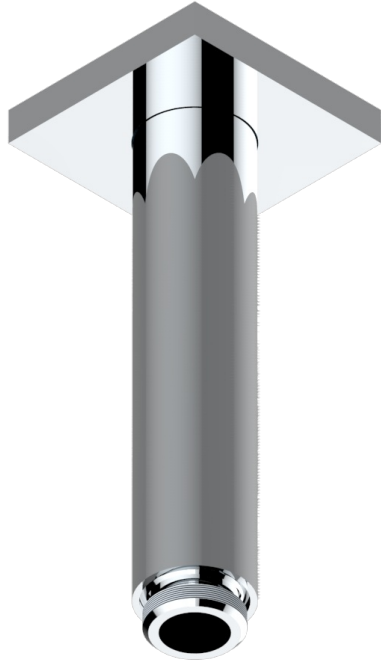

MASQUE DE FEMME SOLAIRE

A2S-82V

Vertical shower arm, 1/2"

THG[®]
PARIS

27543

12/02/2020

CHARACTERISTIC

- Masque de Femme Solaire
- Vertical shower arm, 1/2"

AVAILABLE FINITIONS

Black ceram - D30
Matt chrome - C02
Matt gold - F07
Matt nickel (color finish) - C01
Polished chrome (color finish) - A02
Polished chrome / Polished gold (color finish) - G02

Polished gold (color finish) - F01
Polished nickel - B01
Soft gold - F30
Soft matt gold - F31