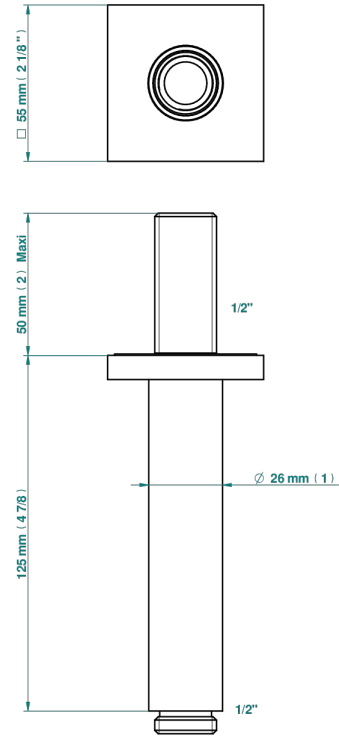

MASQUE DE FEMME SOLAIRE

A2S-82V

Vertical shower arm, 1/2"

THG[®]
PARIS

27543

12/02/2020

CHARACTERISTIC

- Masque de Femme Solaire
- Vertical shower arm, 1/2"