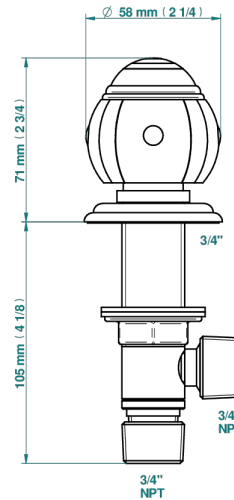

ITHAQUE PLATINUM DECOR

A7B-36

Rim mounted 3/4" valve

THG®
PARIS

Ø 30 mm (1 1/8 ")

27541

18/04/2024

CHARACTERISTIC

- Ithaque Platinum decor
- Rim mounted 3/4" valve

AVAILABLE FINITIONS

Antique nickel - H28
Black ceram - D30
Blush PVD - H62
Brass color PVD - H49
Brown bronze color PVD - F33
Gold color PVD - H52

Graphite PVD - H64
Lacquered light bronze - D01
Matt Umber PVD - H67
Matt blush PVD - H60
Matt brass color PVD - H50
Matt brown bronze color PVD - F34

Matt chrome - C02
Matt gold - F07
Matt gold color PVD - H53
Matt graphite PVD - H65
Matt nickel (color finish) - C01
Matt nickel color PVD - H56

Nickel color PVD - H55
Polished chrome (color finish) - A02
Polished chrome / Polished gold
(color finish) - G02
Polished gold (color finish) - F01
Polished nickel - B01
Soft gold - F30

Soft matt gold - F31
Umber PVD - H66
Varnished matt antique red copper
(color finish) - H07