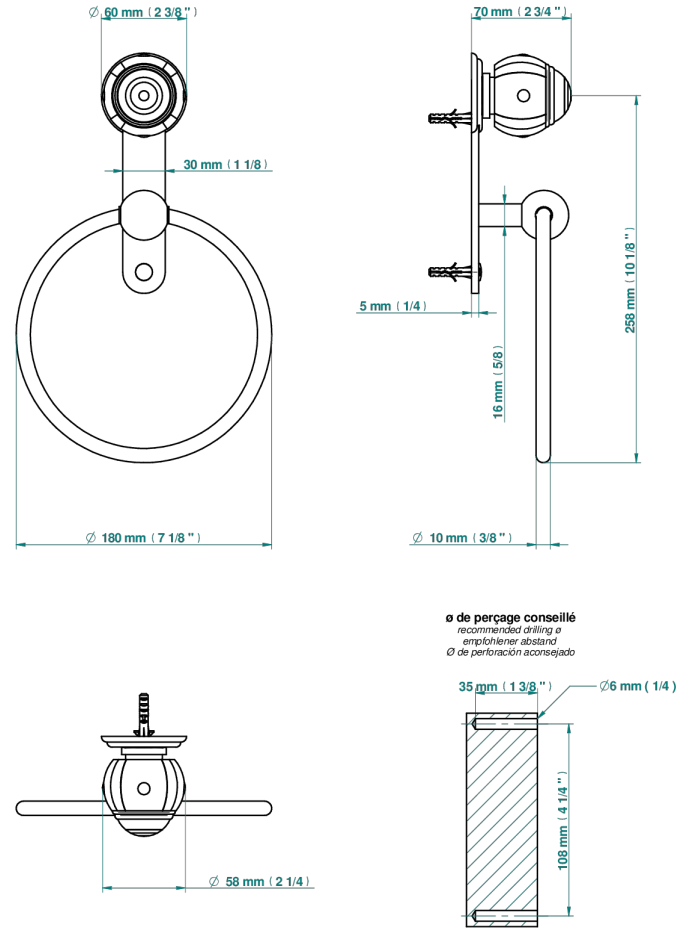

# ITHAQUE GOLD DECOR

A7A-504N

Single towel ring

THG<sup>®</sup>  
PARIS

27539

17/11/2020

## CHARACTERISTIC

- Ithaque Gold decor
- Single towel ring