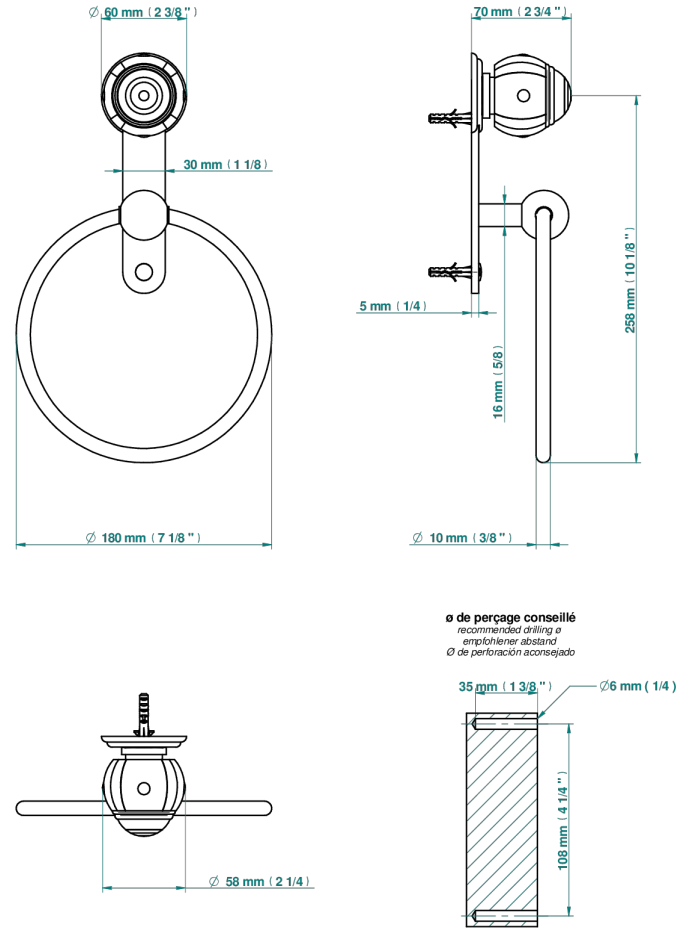

ITHAQUE GOLD DECOR

A7A-504N

Single towel ring

27539

17/11/2020

CHARACTERISTIC

- Ithaque Gold decor
- Single towel ring

AVAILABLE FINITIONS