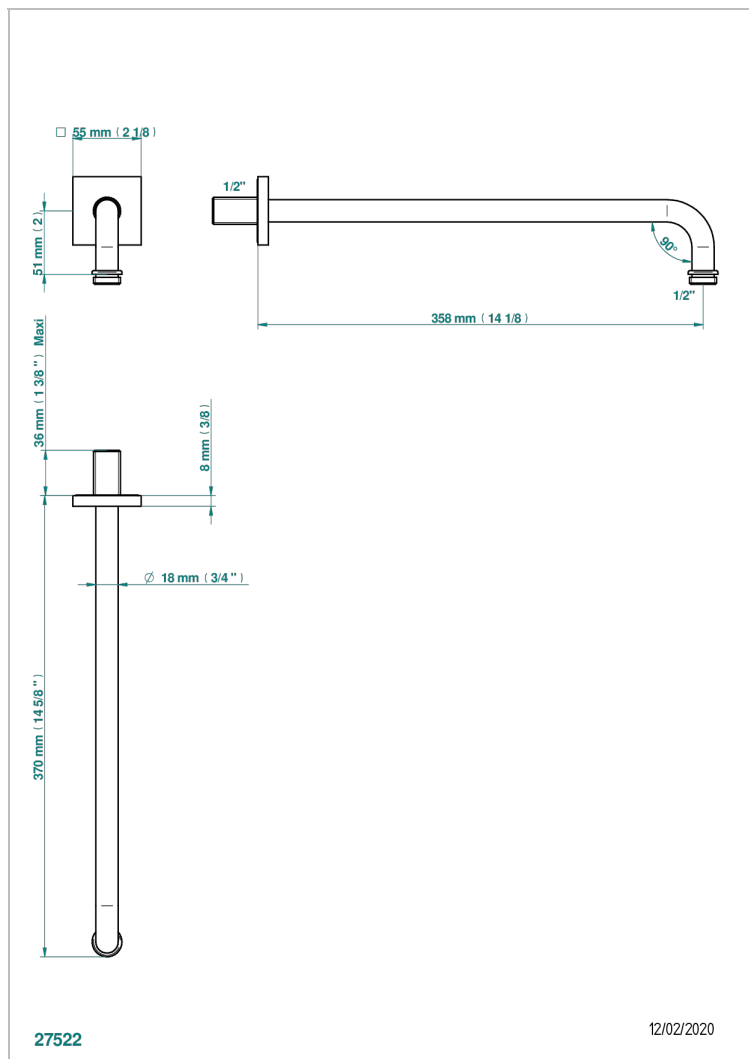

MASQUE DE FEMME ENGRAVED METAL

A2T-84BC

Wall mounted shower arm 1/2", length: 350 mm 90°

THG[®]
PARIS

CHARACTERISTIC

- Masque de Femme Engraved Metal
- Wall mounted shower arm 1/2", length: 350 mm 90°

AVAILABLE FINITIONS

Antique nickel - H28
Black ceram - D30
Blush PVD - H62
Brass color PVD - H49
Brown bronze color PVD - F33
Gold color PVD - H52

Graphite PVD - H64
Matt Umber PVD - H67
Matt blush PVD - H60
Matt brass color PVD - H50
Matt brown bronze color PVD - F34
Matt chrome - C02