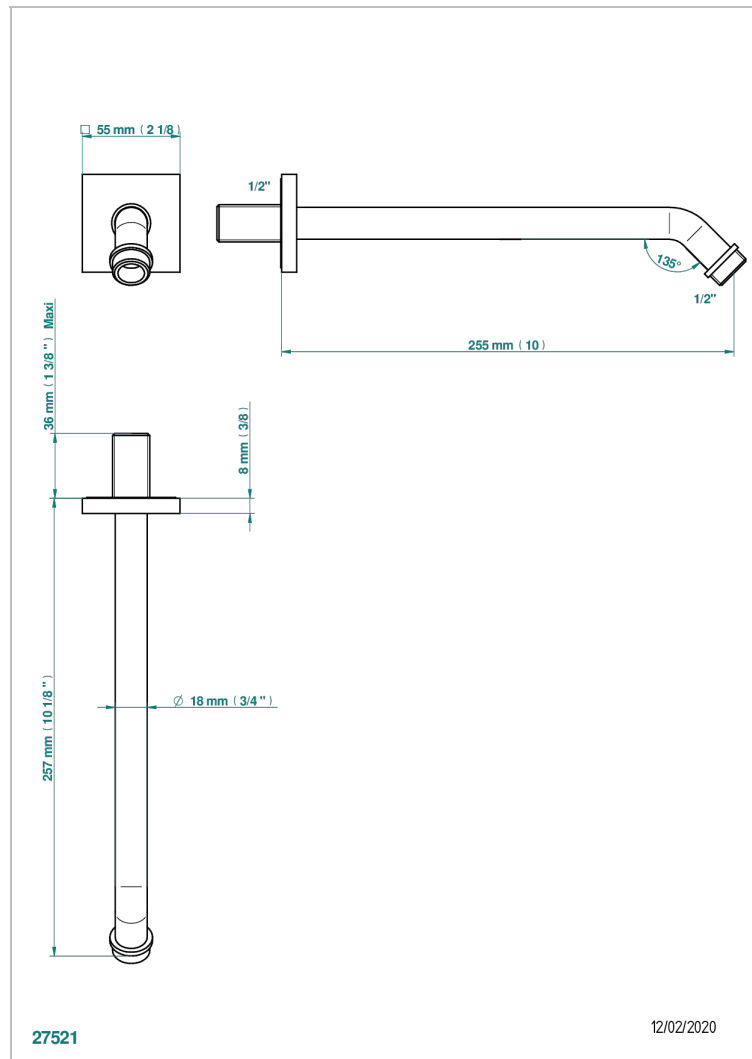

# BELUGA WITH LEVER

G1U-84

Wall mounted shower arm 1/2", length: 250 mm, 45°

## CHARACTERISTIC

- Beluga with lever
- Wall mounted shower arm 1/2", length: 250 mm, 45°