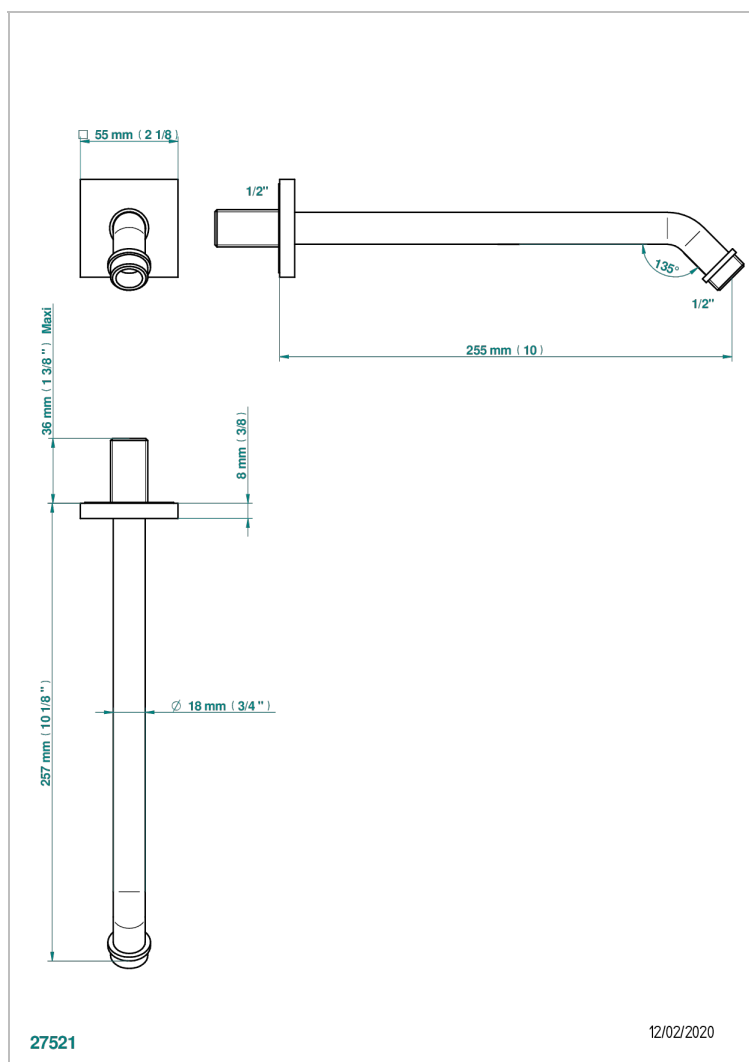

# MASQUE DE FEMME SMOOTH METAL

A2U-84

Wall mounted shower arm 1/2", length: 250 mm, 45°

27521

12/02/2020

## CHARACTERISTIC

- Masque de Femme Smooth metal
- Wall mounted shower arm 1/2", length: 250 mm, 45°