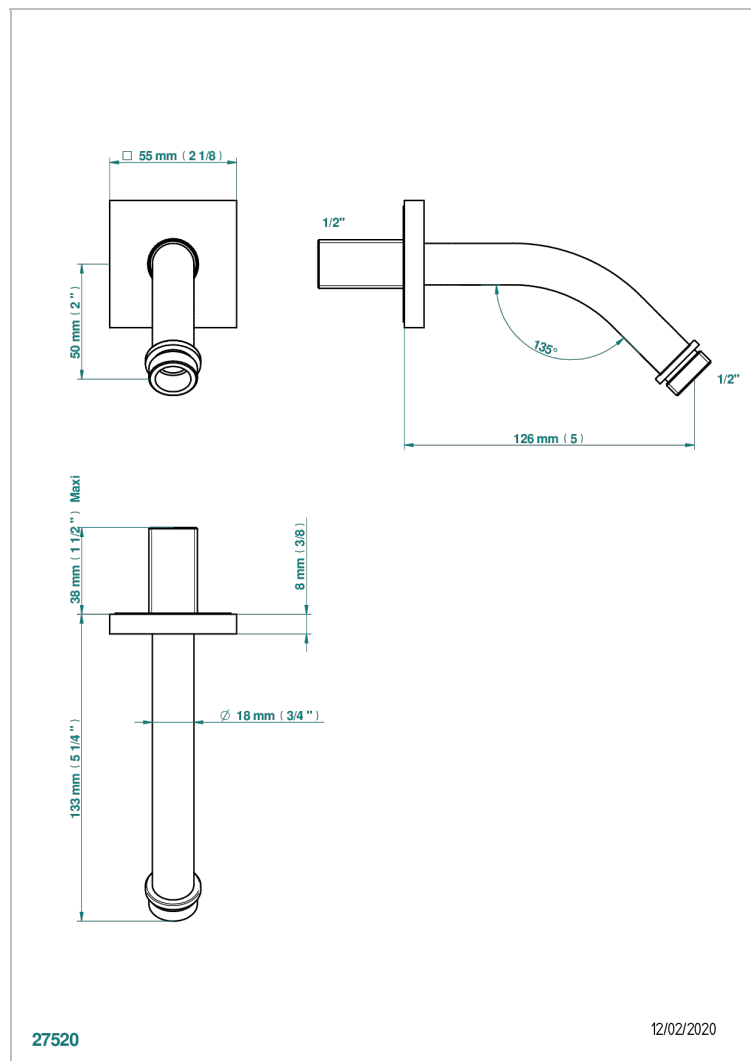

MASQUE DE FEMME ENGRAVED METAL

A2T-82

Wall mounted shower arm 1/2", length: 120 mm, 45°

CHARACTERISTIC

- Masque de Femme Engraved Metal
- Wall mounted shower arm 1/2", length: 120 mm, 45°

AVAILABLE FINITIONS