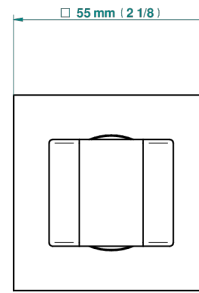

BELUGA WITH LEVER HANDLES

G1U-53F

Wall mounted fixed support bracket for handshower

THG[®]
PARIS

27518

23/12/2020

CHARACTERISTIC

- Beluga with lever handles
- Wall mounted fixed support bracket for handshower