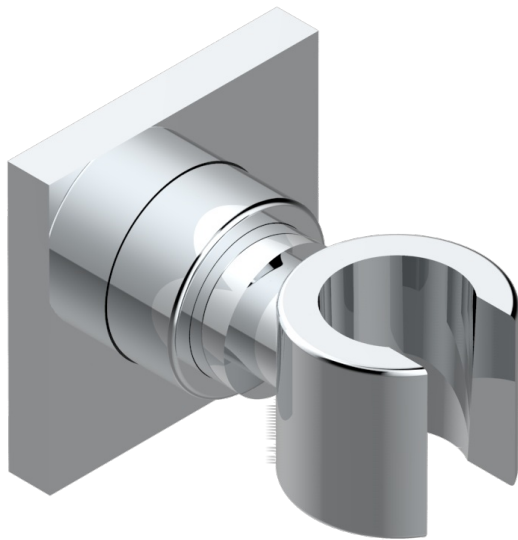

BELUGA WITH LEVER HANDLES

G1U-53F

Wall mounted fixed support bracket for handshower

THG[®]
PARIS

27518

23/12/2020

CHARACTERISTIC

- Beluga with lever handles
- Wall mounted fixed support bracket for handshower

AVAILABLE FINITIONS

Black ceram - D30
Blush PVD - H62
Brass color PVD - H49
Brown bronze color PVD - F33
Chrome polished - A02
Chrome polished / gold polished - G02

Copper antique matt, coated - H07
Gold color PVD - H52
Gold mat - F07
Gold polished - F01
Graphite PVD - H64
Light coated bronze - D01