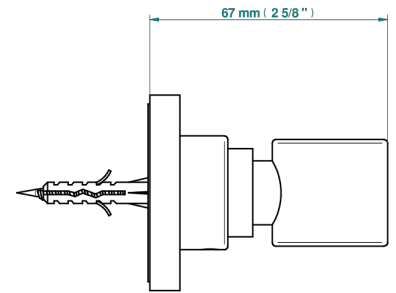

BELUGA WITH LEVER HANDLES

G1U-53F

Wall mounted fixed support bracket for handshower

THG[®]
PARIS

27518

23/12/2020

CHARACTERISTIC

- Beluga with lever handles
- Wall mounted fixed support bracket for handshower