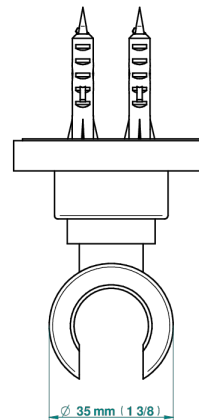

BELUGA WITH LEVER HANDLES

G1U-53F

Wall mounted fixed support bracket for handshower

THG[®]
PARIS

27518

23/12/2020

CHARACTERISTIC

- Beluga with lever handles
- Wall mounted fixed support bracket for handshower