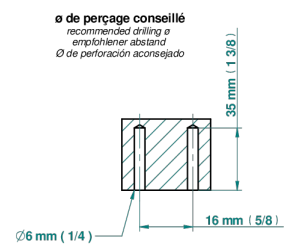

BELUGA WITH LEVER HANDLES

G1U-53F

Wall mounted fixed support bracket for handshower

THG[®]
PARIS

27518

23/12/2020

CHARACTERISTIC

- Beluga with lever handles
- Wall mounted fixed support bracket for handshower