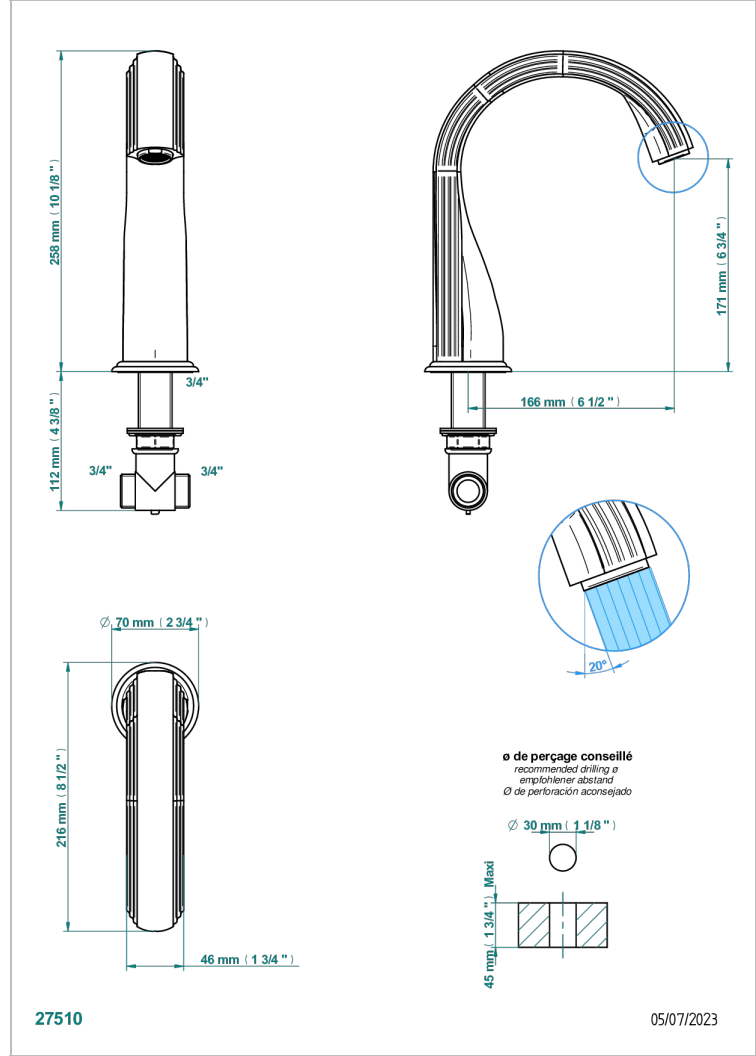

# TROCADERO LAPIS LAZULI

U7B-29SG

Bathtub spout

THG<sup>®</sup>  
PARIS

## CHARACTERISTIC

- Trocadero Lapis Lazuli
- Bathtub spout

## TECHNICAL SPECS

- Recommandé : 3 bars (max. 5 bars) - Advised : 43,5 psi (max. 72 psi)
- Bec : 35 l/min à 3 bars
- Spout : 9.26 gpm at 43.5 psi