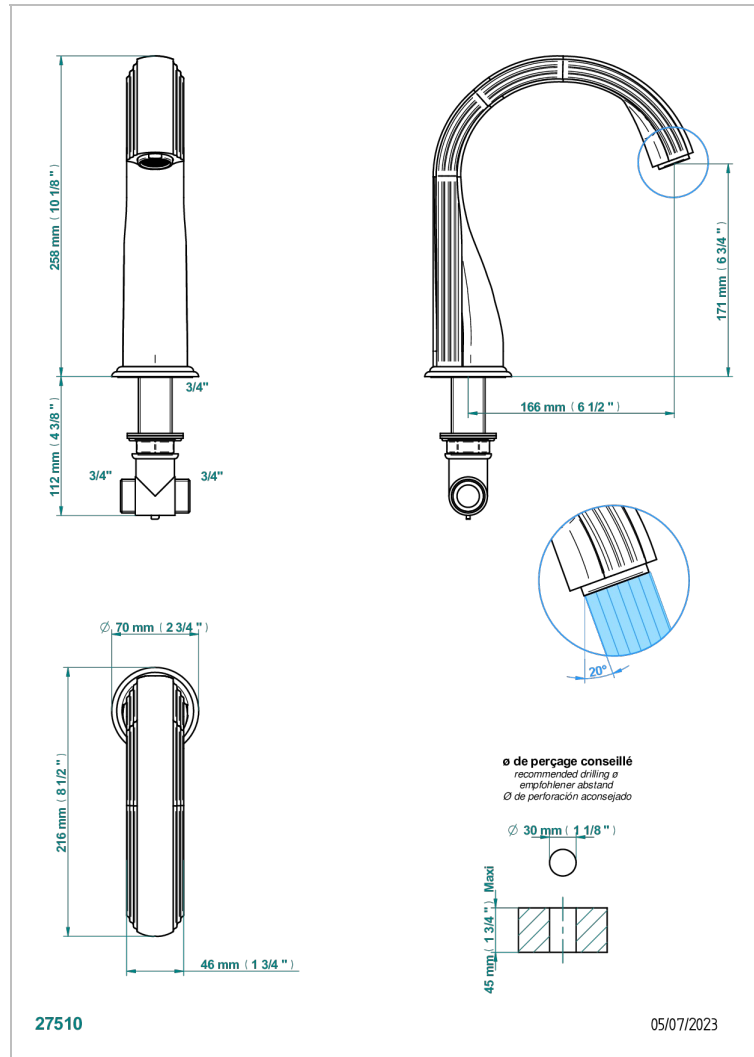

TROCADERO LAPIS LAZULI

U7B-29SG

Rim mounted bath spout, super goliath

THG[®]
PARIS

CHARACTERISTIC

- Trocadéro Lapis Lazuli
- Rim mounted bath spout, super goliath

TECHNICAL SPECS

- Recommandé : 3 bars (max. 5 bars) - Advised : 43,5 psi (max. 72 psi)
- Bec : 35 l/min à 3 bars
- Spout : 9.26 gpm at 43.5 psi

AVAILABLE FINITIONS

Antique nickel - H28
Black ceram - D30
Blush PVD - H62
Brass color PVD - H49
Brown bronze color PVD - F33
Gold color PVD - H52

Graphite PVD - H64
Matt Umber PVD - H67
Matt blush PVD - H60
Matt brass color PVD - H50
Matt brown bronze color PVD - F34
Matt chrome - C02