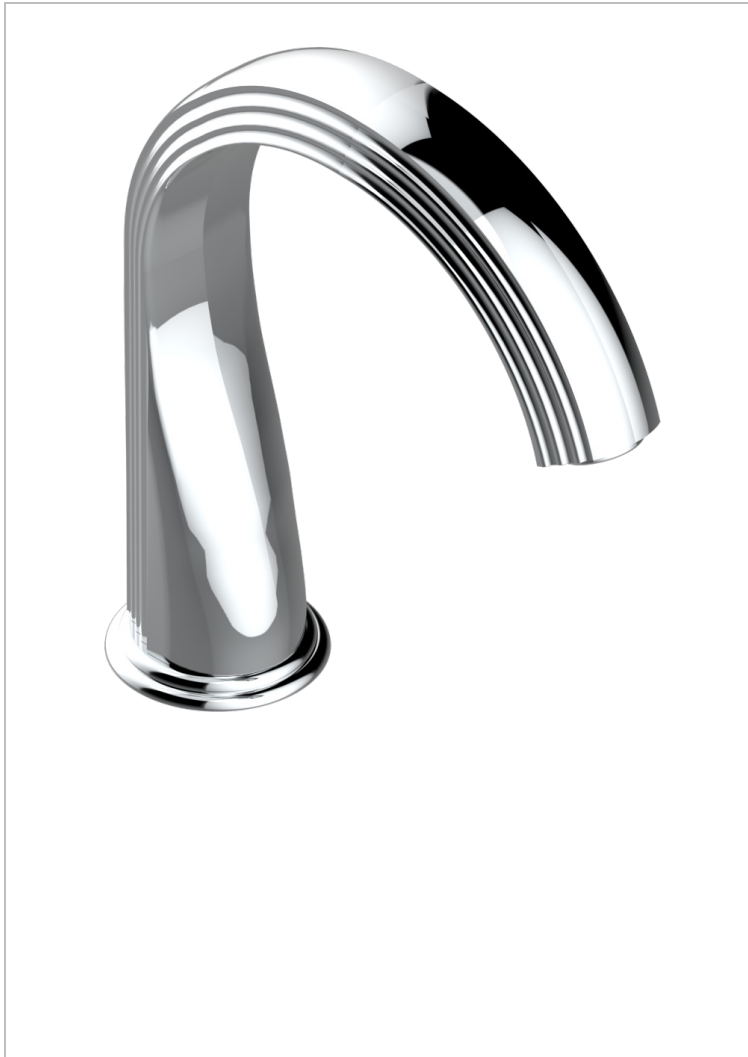

TROCADERO LAPIS LAZULI

U7B-29SG

Rim mounted bath spout, super goliath

THG[®]
PARIS

CHARACTERISTIC

- Trocadéro Lapis Lazuli
- Rim mounted bath spout, super goliath

TECHNICAL SPECS

- Recommandé : 3 bars (max. 5 bars) - Advised : 43,5 psi (max. 72 psi)
- Bec : 35 l/min à 3 bars
- Spout : 9.26 gpm at 43.5 psi

AVAILABLE FINITIONS

Antique nickel - H28
Black ceram - D30
Blush PVD - H62
Brass color PVD - H49
Brown bronze color PVD - F33
Gold color PVD - H52

Graphite PVD - H64
Matt Umber PVD - H67
Matt blush PVD - H60
Matt brass color PVD - H50
Matt brown bronze color PVD - F34
Matt chrome - C02

Matt gold - F07
Matt gold color PVD - H53
Matt graphite PVD - H65
Matt nickel (color finish) - C01
Matt nickel color PVD - H56
Nickel color PVD - H55

Polished chrome (color finish) - A02
Polished chrome / Polished gold (color finish) - G02
Polished gold (color finish) - F01
Polished nickel - B01
Soft gold - F30
Soft matt gold - F31
Umber PVD - H66