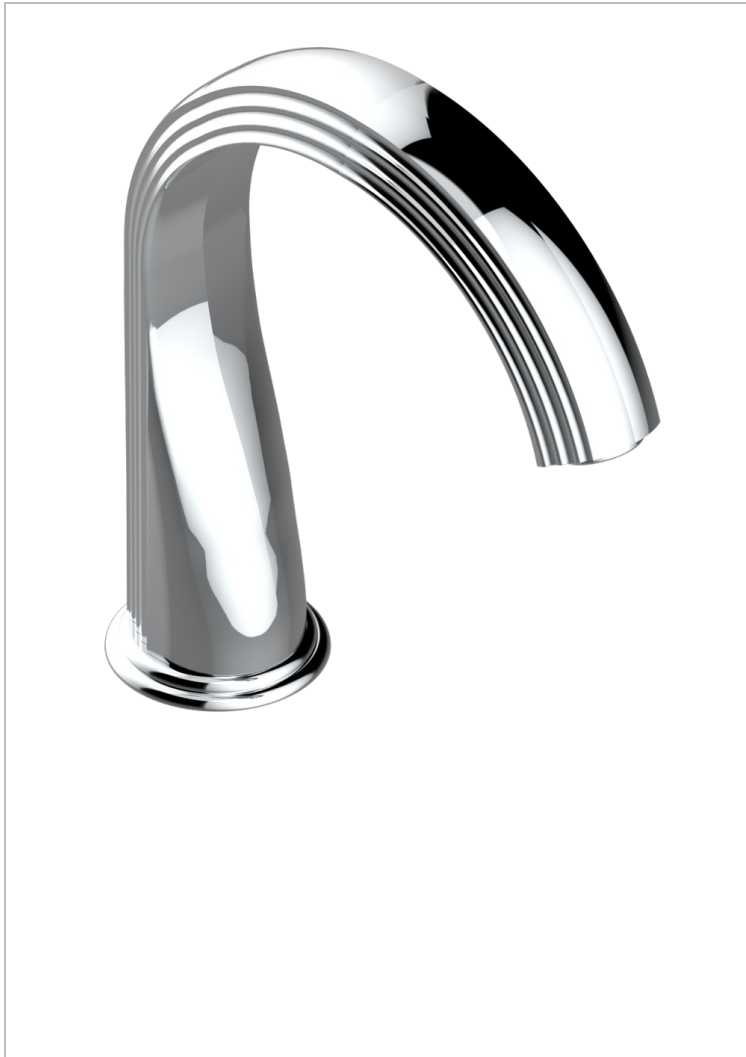

SUN DRAGON

U5D-29SG

Bathtub spout

THG[®]
PARIS

CHARACTERISTIC

- Sun Dragon
- Bathtub spout

TECHNICAL SPECS

- Recommandé : 3 bars (max. 5 bars) - Advised : 43,5 psi (max. 72 psi)
- Bec : 35 l/min à 3 bars
- Spout : 9.26 gpm at 43.5 psi

AVAILABLE FINITIONS

Black ceram - D30
Blush PVD - H62
Brass color PVD - H49
Brown bronze color PVD - F33
Chrome polished - A02
Chrome polished / gold polished - G02

Copper antique matt, coated - H07
Gold color PVD - H52
Gold mat - F07
Gold polished - F01
Graphite PVD - H64
Light coated bronze - D01

Matt Umber PVD - H67
Matt blush PVD - H60
Matt brass color PVD - H50
Matt brown bronze color PVD - F34
Matt chrome (American satin) - C02
Matt gold color PVD - H53

Matt graphite PVD - H65
Matt nickel (American satin) - C01
Matt nickel color PVD - H56
Nickel antique / Sovereign - H28
Nickel color PVD - H55
Nickel polished - B01

Soft gold - F30
Soft matt gold - F31
Umber PVD - H66