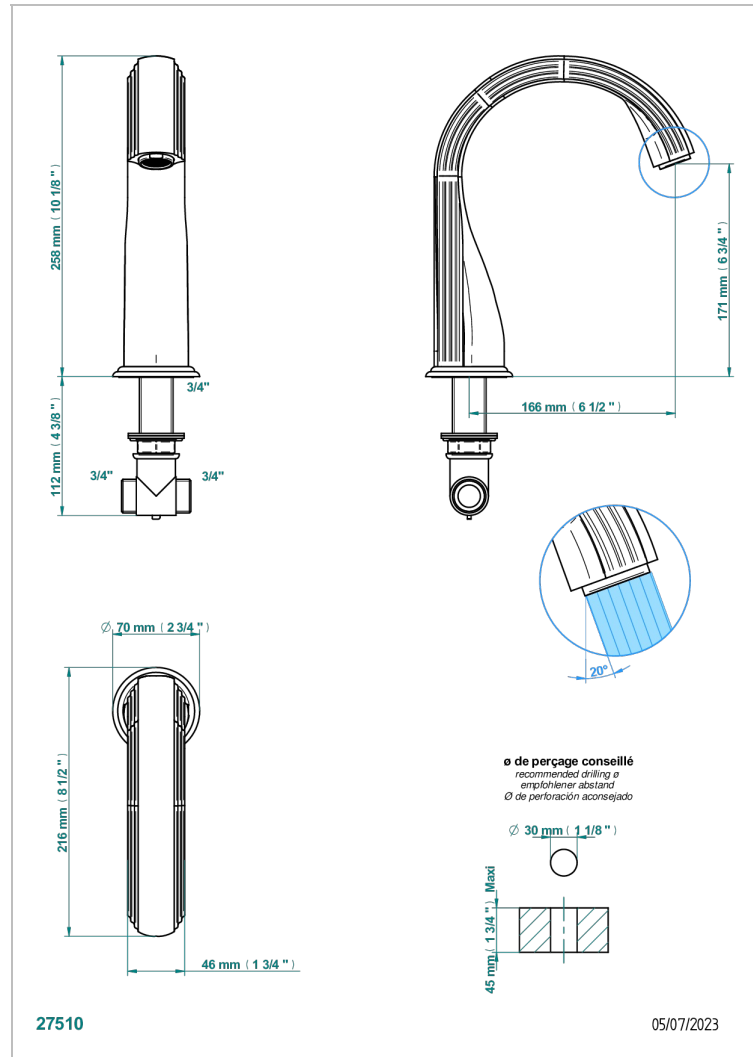

SUN DRAGON

U5D-29SG

Bathtub spout

THG[®]
PARIS

CHARACTERISTIC

- Sun Dragon
- Bathtub spout

TECHNICAL SPECS

- Recommandé : 3 bars (max. 5 bars) - Advised : 43,5 psi (max. 72 psi)
- Bec : 35 l/min à 3 bars
- Spout : 9.26 gpm at 43.5 psi