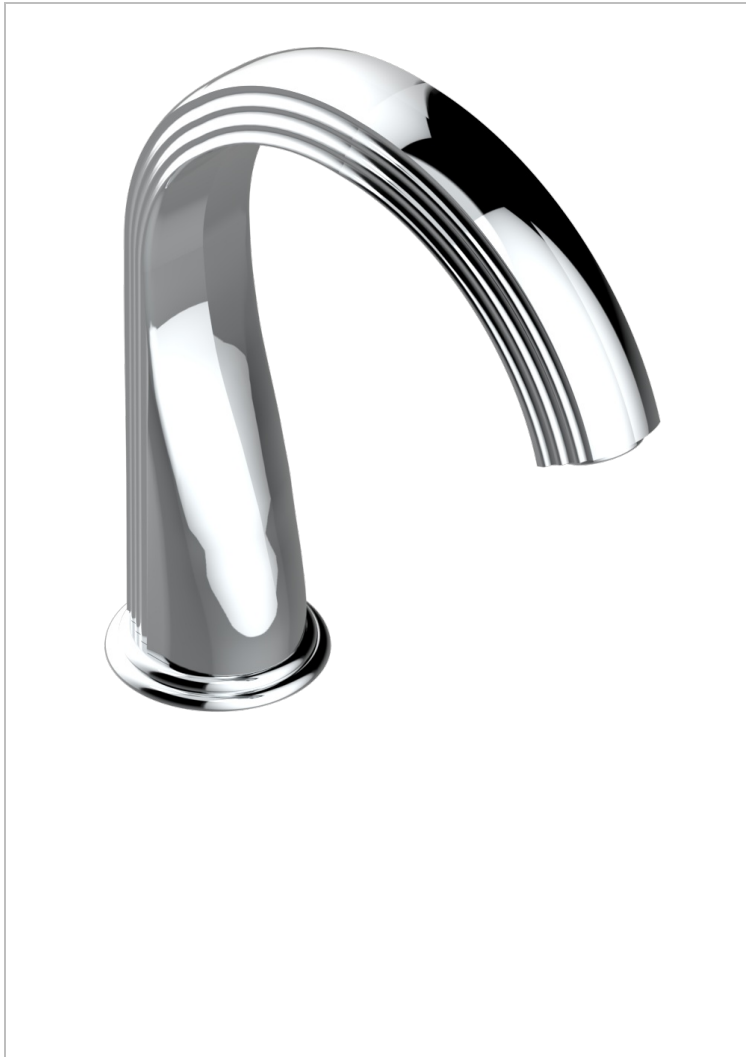

SUN DRAGON

U5D-29SG

Rim mounted bath spout, super goliath

CHARACTERISTIC

- Sun Dragon
- Rim mounted bath spout, super goliath

TECHNICAL SPECS

- Recommandé : 3 bars (max. 5 bars) - Advised : 43,5 psi (max. 72 psi)
- Bec : 35 l/min à 3 bars
- Spout : 9.26 gpm at 43.5 psi

AVAILABLE FINITIONS

Antique nickel - H28
Black ceram - D30
Blush PVD - H62
Brass color PVD - H49
Brown bronze color PVD - F33
Gold color PVD - H52

Graphite PVD - H64
Lacquered light bronze - D01
Matt Umber PVD - H67
Matt blush PVD - H60
Matt brass color PVD - H50
Matt brown bronze color PVD - F34

Matt chrome - C02
Matt gold - F07
Matt gold color PVD - H53
Matt graphite PVD - H65
Matt nickel (color finish) - C01
Matt nickel color PVD - H56

Nickel color PVD - H55
Polished chrome (color finish) - A02
Polished chrome / Polished gold (color finish) - G02
Polished gold (color finish) - F01
Polished nickel - B01
Soft gold - F30

Soft matt gold - F31
Umber PVD - H66
Varnished matt antique red copper (color finish) - H07