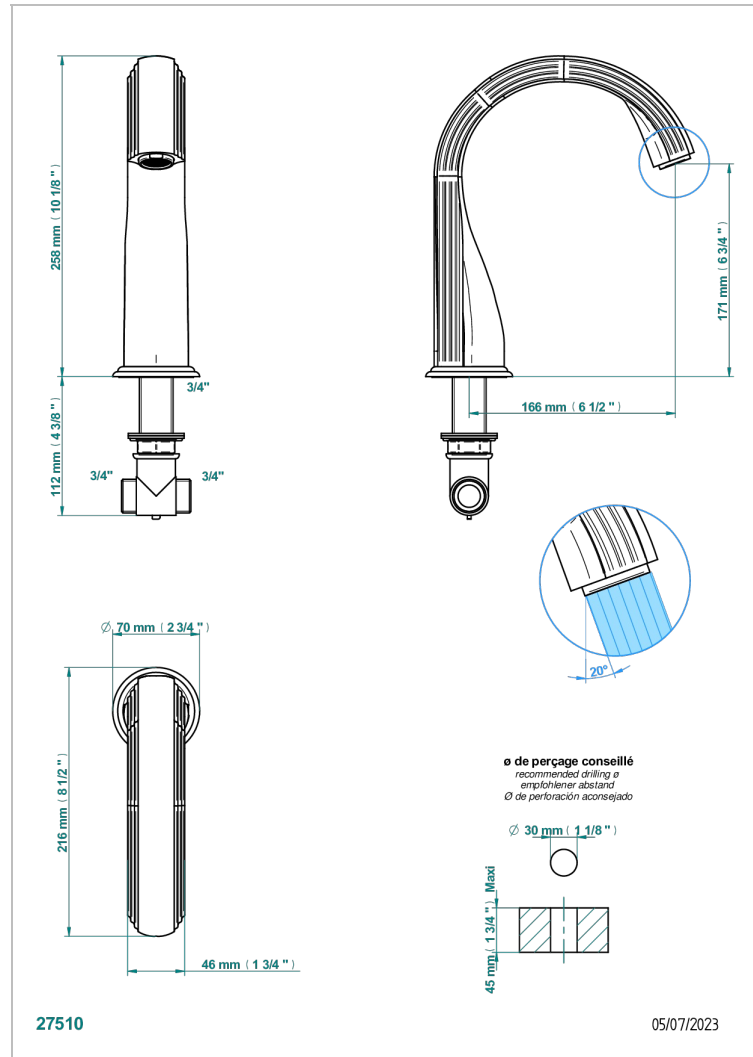

SUN DRAGON

U5D-29SG

Rim mounted bath spout, super goliath

CHARACTERISTIC

- Sun Dragon
- Rim mounted bath spout, super goliath

TECHNICAL SPECS

- Recommandé : 3 bars (max. 5 bars) - Advised : 43,5 psi (max. 72 psi)
- Bec : 35 l/min à 3 bars
- Spout : 9.26 gpm at 43.5 psi