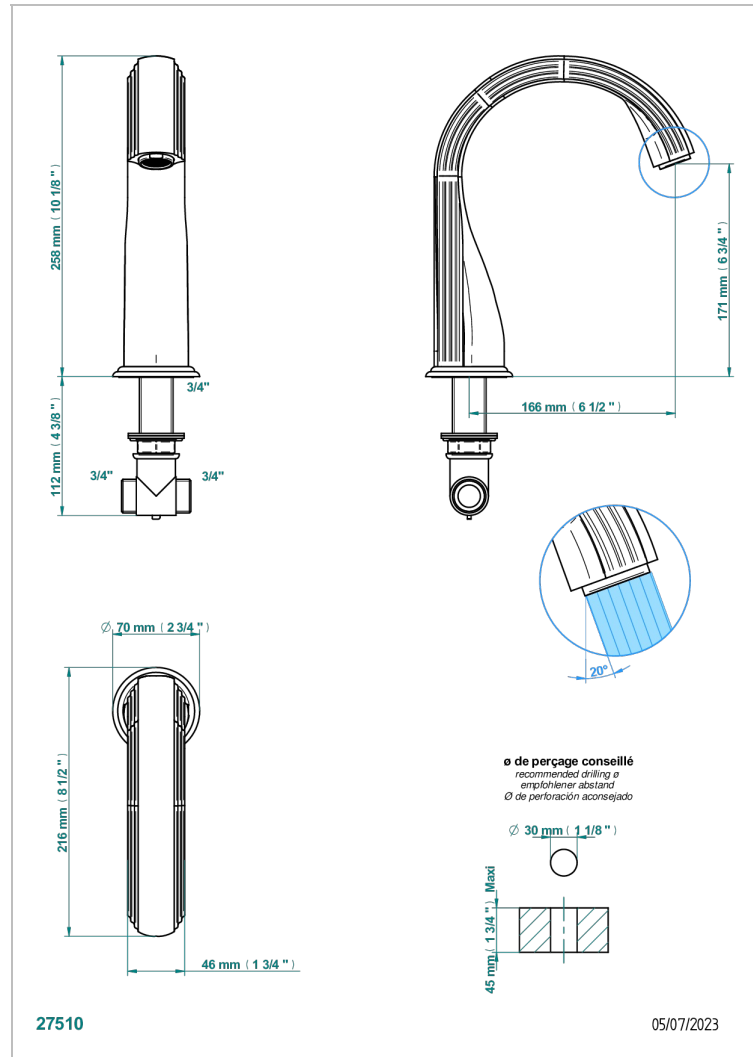

# MANDARINE CRISTALLIA DIAMANT

U1K-29SG

Bathtub spout

THG<sup>®</sup>  
PARIS

## CHARACTERISTIC

- Mandarin Cristallia Diamant
- Bathtub spout

## TECHNICAL SPECS

- Recommandé : 3 bars (max. 5 bars) - Advised : 43,5 psi (max. 72 psi)
- Bec : 35 l/min à 3 bars
- Spout : 9.26 gpm at 43.5 psi