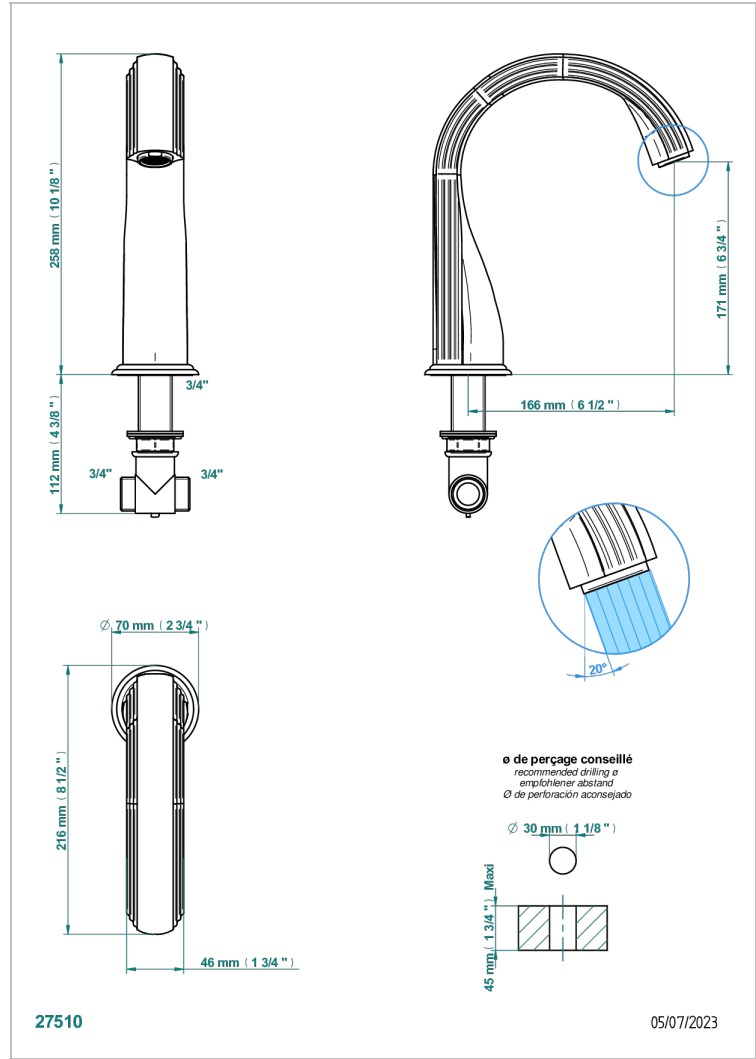

MANDARINE CRISTALLIA DIAMANT

U1K-29SG

Rim mounted bath spout, super goliath

THG[®]
PARIS

CHARACTERISTIC

- Mandarine Cristallia Diamant
- Rim mounted bath spout, super goliath

TECHNICAL SPECS

- Recommandé : 3 bars (max. 5 bars) - Advised : 43,5 psi (max. 72 psi)
- Bec : 35 l/min à 3 bars
- Spout : 9.26 gpm at 43.5 psi

AVAILABLE FINITIONS

Antique nickel - H28
Black ceram - D30
Blush PVD - H62
Brass color PVD - H49
Brown bronze color PVD - F33
Gold color PVD - H52

Graphite PVD - H64
Lacquered light bronze - D01
Matt Umber PVD - H67
Matt blush PVD - H60
Matt brass color PVD - H50
Matt brown bronze color PVD - F34