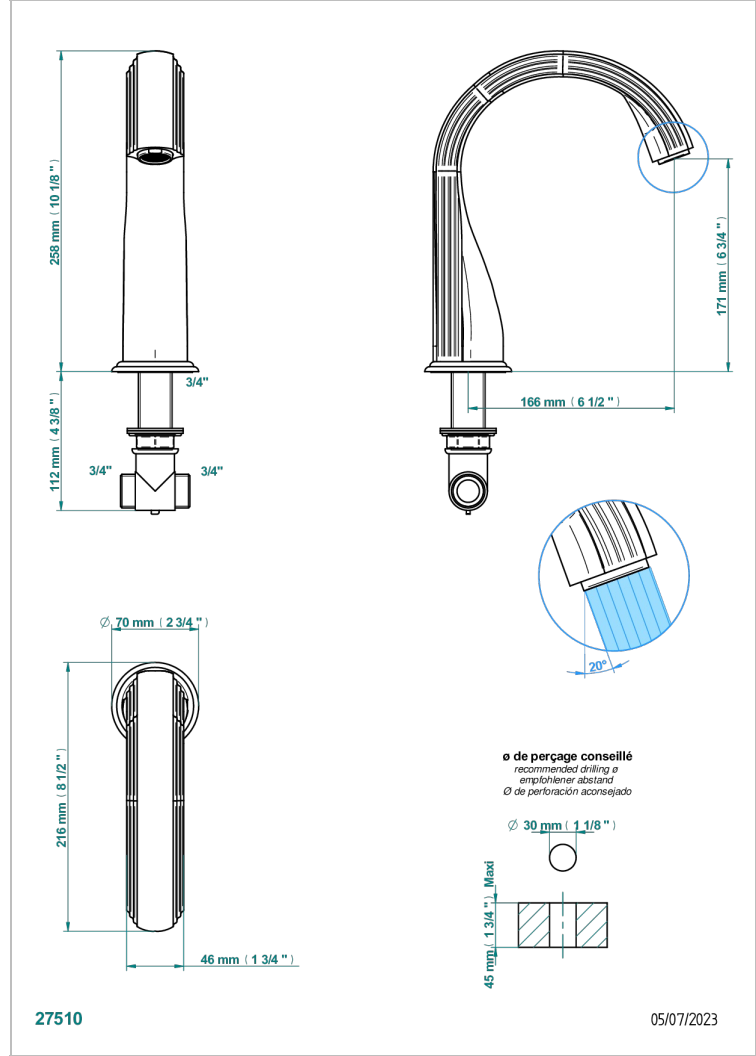

# VOGUE TIGER EYE

A8R-29SG

Rim mounted bath spout, super goliath

THG<sup>®</sup>  
PARIS

## CHARACTERISTIC

- Vogue Tiger Eye
- Rim mounted bath spout, super goliath

## TECHNICAL SPECS

- Recommandé : 3 bars (max. 5 bars) - Advised : 43,5 psi (max. 72 psi)
- Bec : 35 l/min à 3 bars
- Spout : 9.26 gpm at 43.5 psi