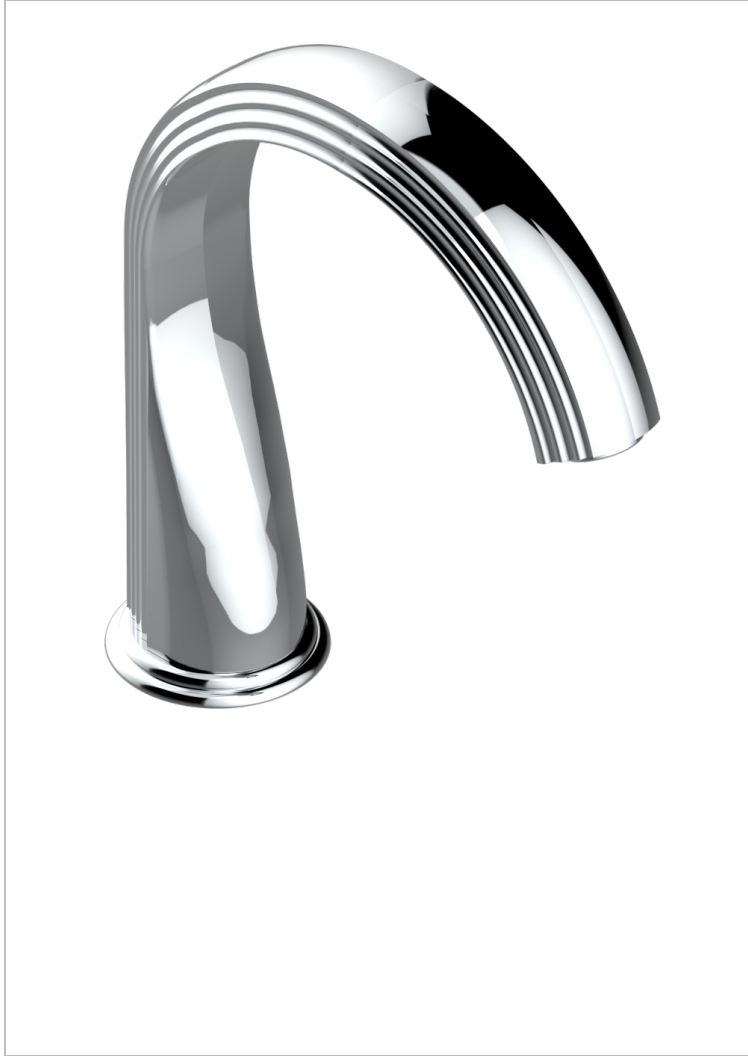

# VOGUE TIGER EYE

A8R-29SG

Rim mounted bath spout, super goliath

THG<sup>®</sup>  
PARIS

## CHARACTERISTIC

- Vogue Tiger Eye
- Rim mounted bath spout, super goliath

## AVAILABLE FINITIONS

Antique nickel - H28  
Black ceram - D30  
Blush PVD - H62  
Brass color PVD - H49  
Brown bronze color PVD - F33  
Gold color PVD - H52

Graphite PVD - H64  
Lacquered light bronze - D01  
Matt Umber PVD - H67  
Matt blush PVD - H60  
Matt brass color PVD - H50  
Matt brown bronze color PVD - F34