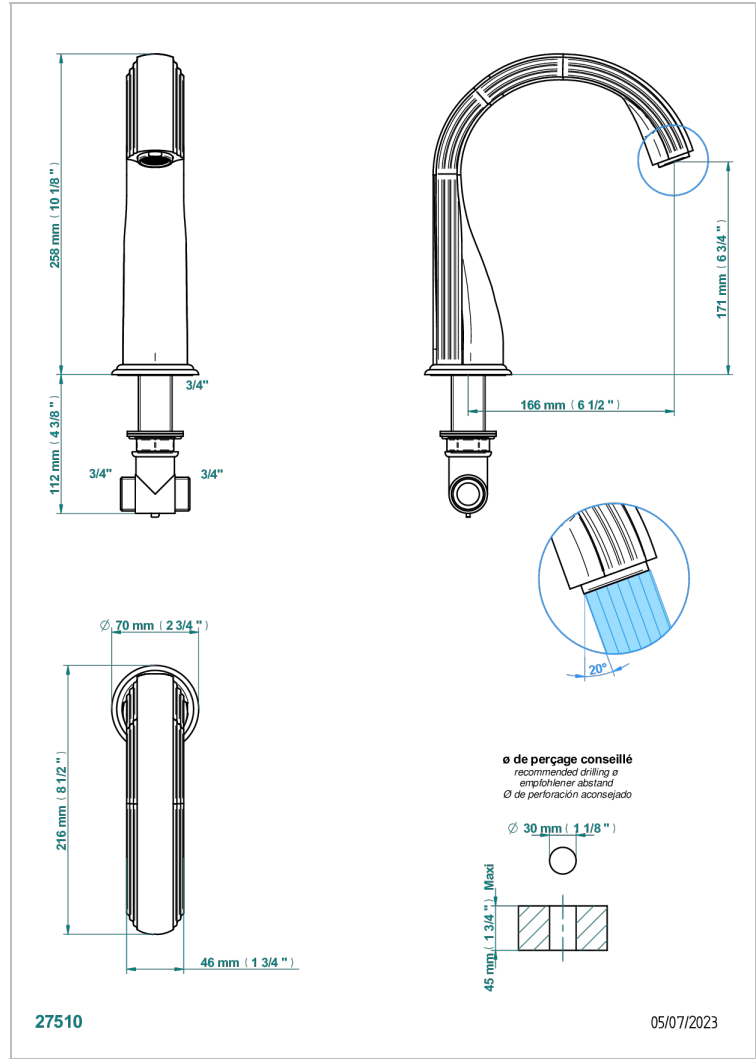

ITHAQUE PLATINUM DECOR

A7B-29SG

Bathtub spout

THG[®]
PARIS

CHARACTERISTIC

- Ithaque Platinum decor
- Bathtub spout

TECHNICAL SPECS

- Recommandé : 3 bars (max. 5 bars) - Advised : 43,5 psi (max. 72 psi)
- Bec : 35 l/min à 3 bars
- Spout : 9.26 gpm at 43.5 psi