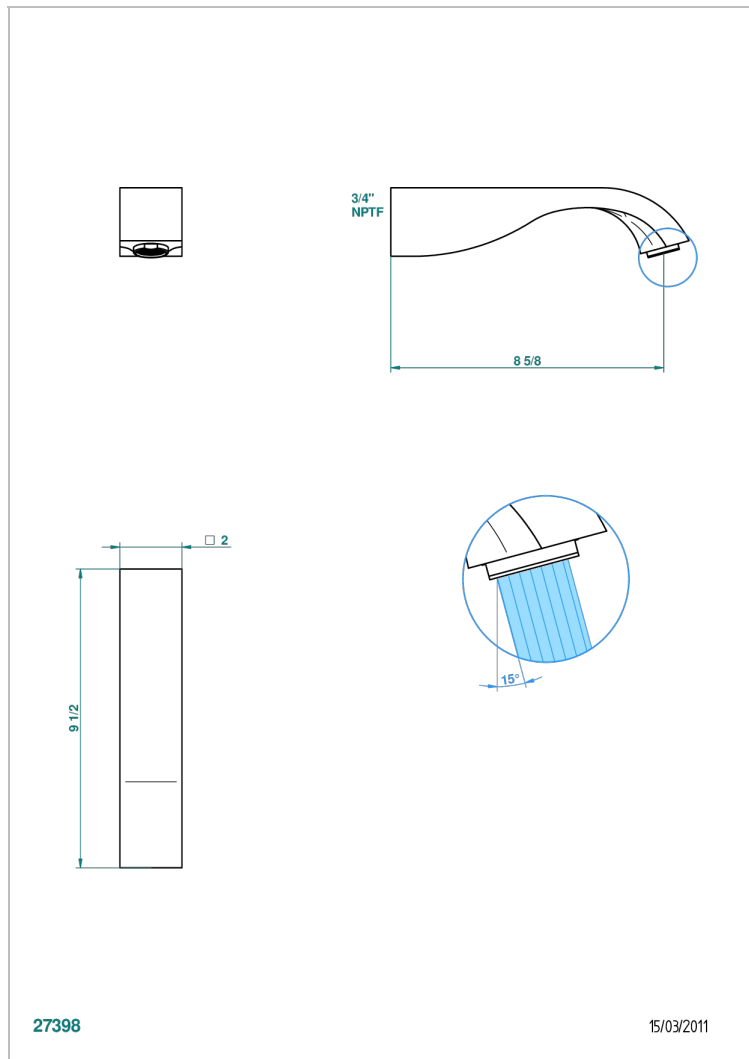

MASQUE DE FEMME SMOOTH METAL

A2U-22SG/US

Wall mounted tub spout

THG[®]
PARIS

CHARACTERISTIC

- ASME : ASME A112.18.1-2011/CSA B125.1-11

STANDARDS

AVAILABLE FINITIONS