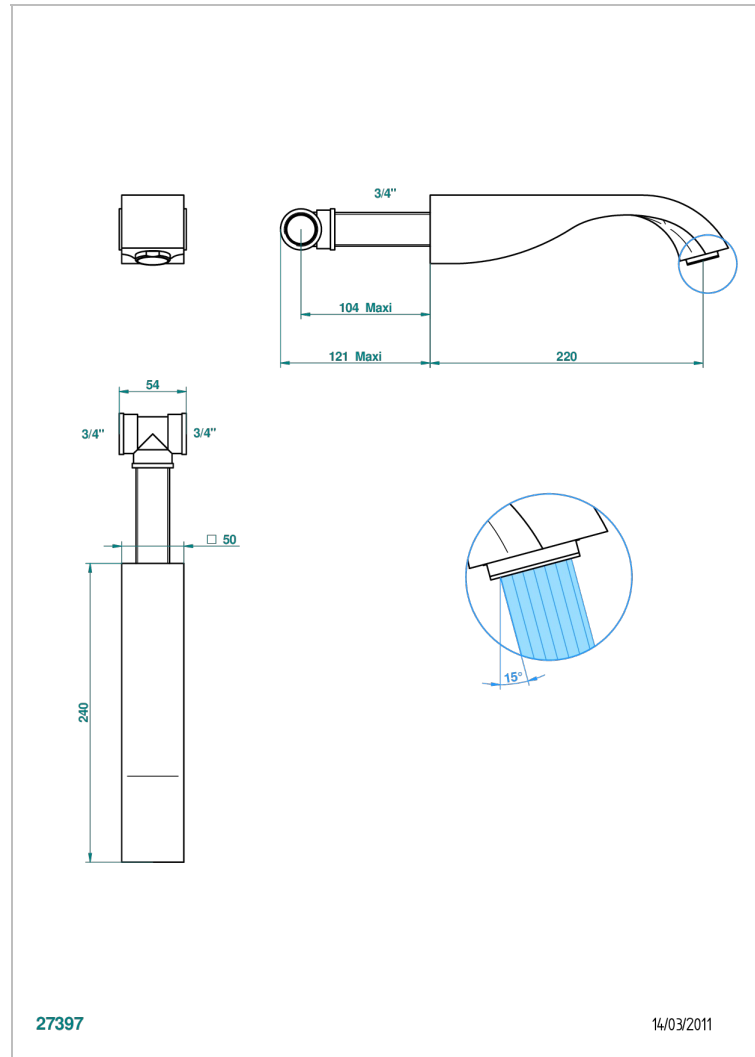

MASQUE DE FEMME SMOOTH METAL

A2U-22SG

Wall mounted super goliath bath spout

THG[®]
PARIS

CHARACTERISTIC

- Masque de Femme Smooth metal
- Wall mounted super goliath bath spout

TECHNICAL SPECS

- Recommandé : 3 bars (max. 5 bars) - Advised : 43,5 psi (max. 72 psi)
- Bec : 35 l/min à 3 bars
- Spout : 9.26 gpm at 43.5 psi