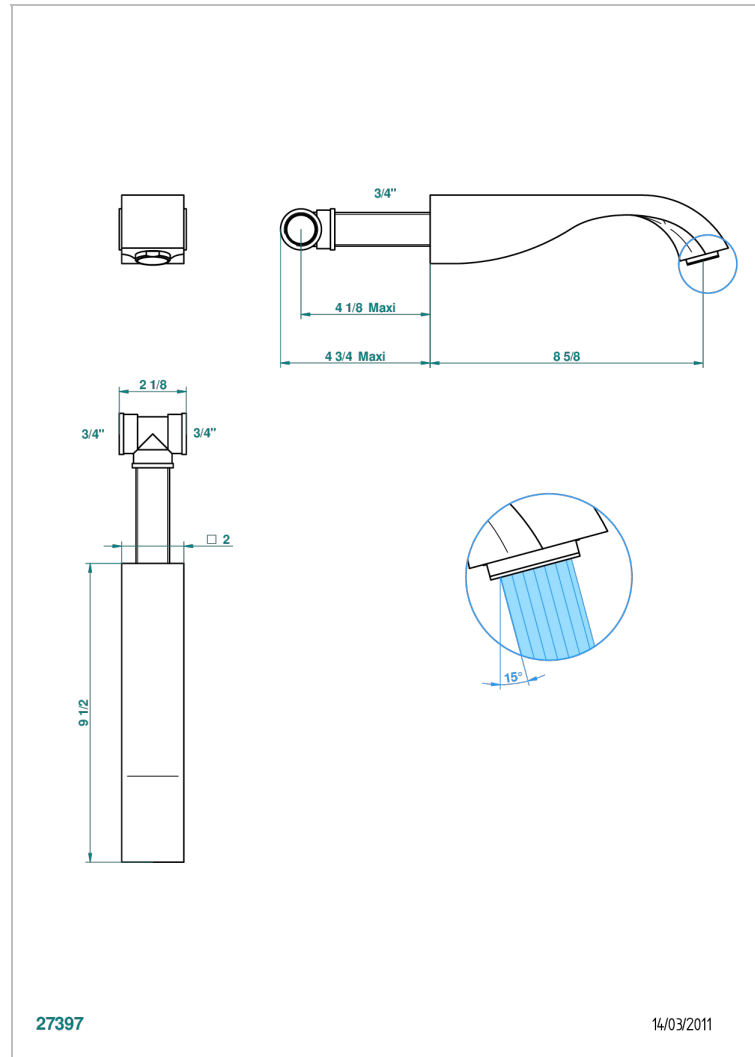

# MASQUE DE FEMME SMOOTH METAL

A2U-22SG

Wall mounted super goliath bath spout

THG<sup>®</sup>  
PARIS

## CHARACTERISTIC

- Masque de Femme Smooth metal
- Wall mounted super goliath bath spout

## TECHNICAL SPECS

- Recommandé : 3 bars (max. 5 bars) - Advised : 43,5 psi (max. 72 psi)
- Bec : 35 l/min à 3 bars
- Spout : 9.26 gpm at 43.5 psi