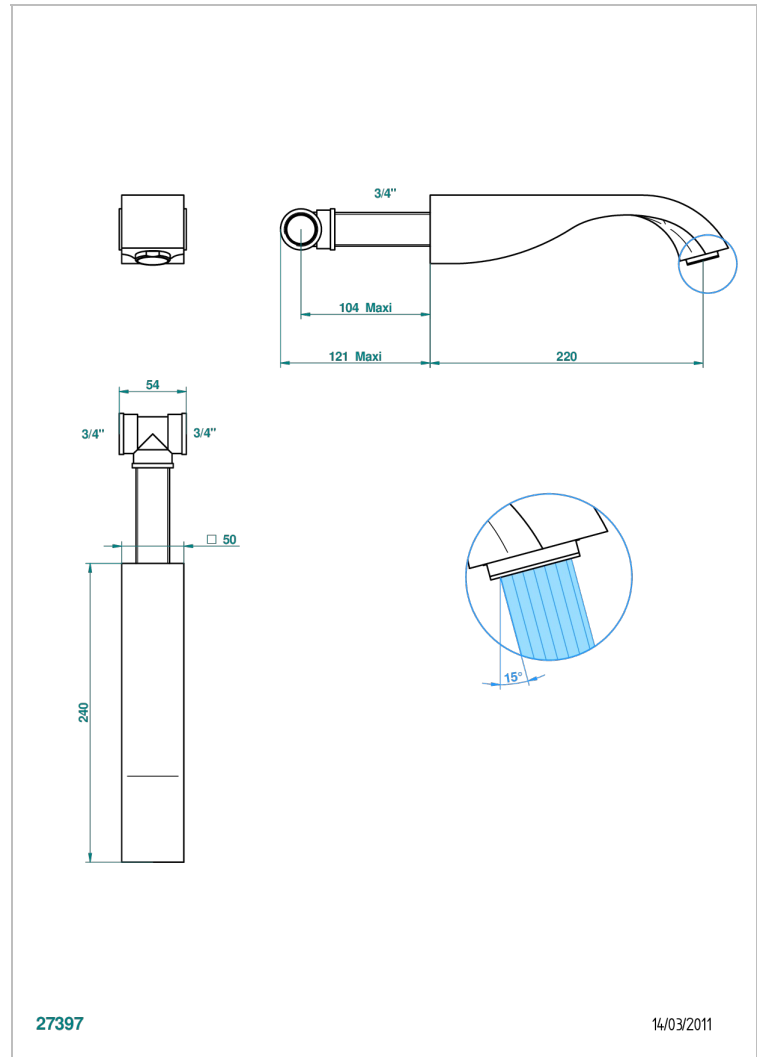

MASQUE DE FEMME LUNAIRE

A2R-22SG

Wall mounted super goliath bath spout

THG[®]
PARIS

CHARACTERISTIC

- Masque de Femme Lunaire
- Wall mounted super goliath bath spout

TECHNICAL SPECS

- Recommandé : 3 bars (max. 5 bars) - Advised : 43,5 psi (max. 72 psi)
- Bec : 35 l/min à 3 bars
- Spout : 9.26 gpm at 43.5 psi

AVAILABLE FINITIONS

Black ceram - D30
Matt chrome - C02
Matt gold - F07
Matt nickel (color finish) - C01
Polished chrome (color finish) - A02
Polished chrome / Polished gold (color finish) - G02

Polished gold (color finish) - F01
Polished nickel - B01
Soft gold - F30
Soft matt gold - F31